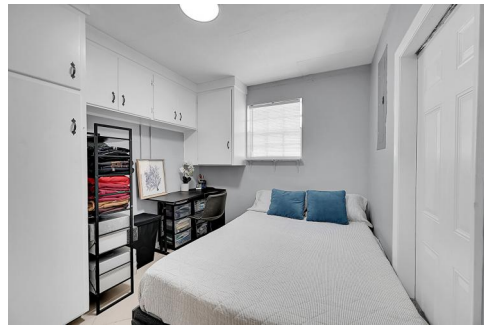

4401 Northwest 11th Terrace
Fort Lauderdale, FL 33309

 Single Family

 1413 SQFT

 3 Beds

 2 Baths

Maria Bloom
561-542-0728
mboca31@gmail.com