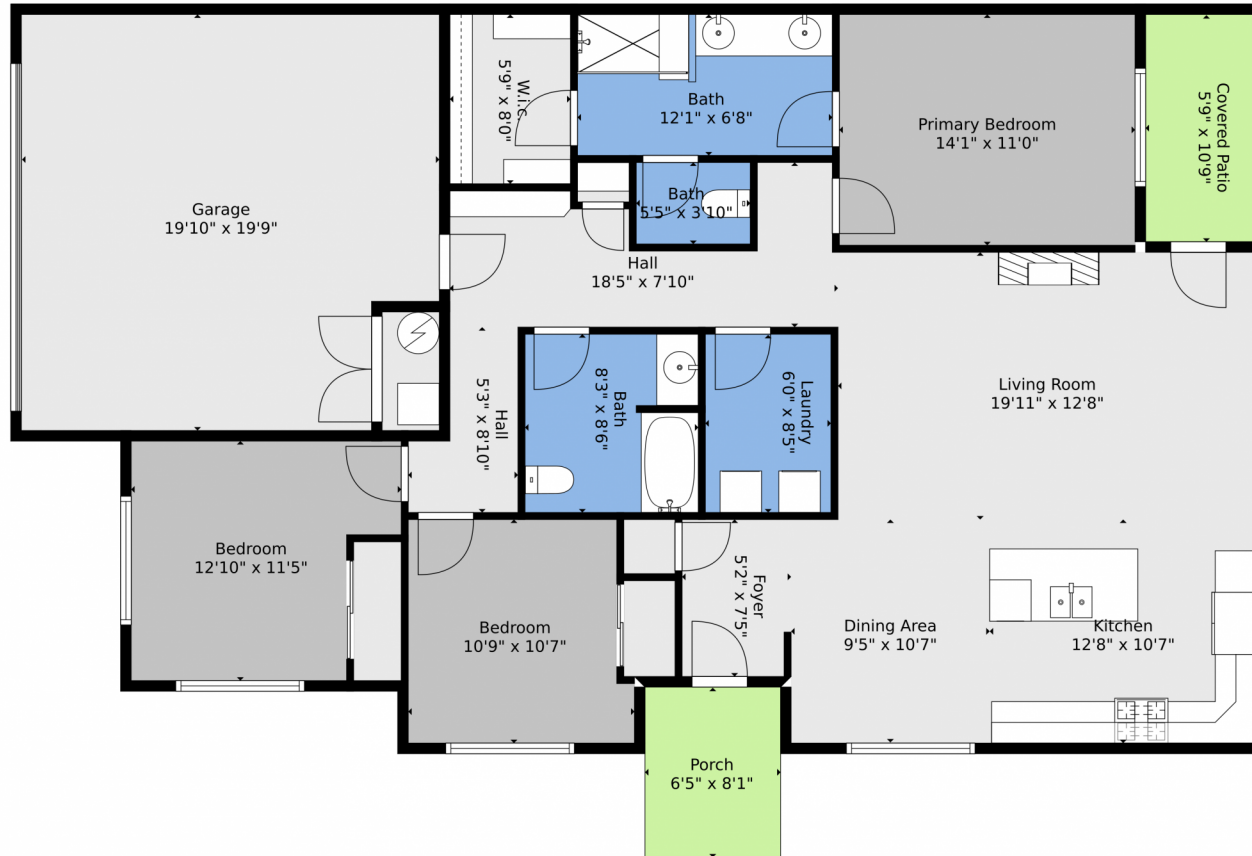

12268 Red Monterey Court
Parker, CO 80134

 Townhouse  1600 SQFT

Amber Wermerskirchen
720-560-9772
amber@thewrealestategroup.com

12268 Red Monterey Court, Parker, CO 80134 – Main

TOTAL: 1431 sq. ft
FLOOR 1: 1431 sq. ft
EXCLUDED AREAS: COVERED PATIO: 62 sq. ft, PORCH: 52 sq. ft, GARAGE: 372 sq. ft
Floor Plan Created By V1photos.com, Measurements Deamed Highly Reliable But Not Guaranteed.