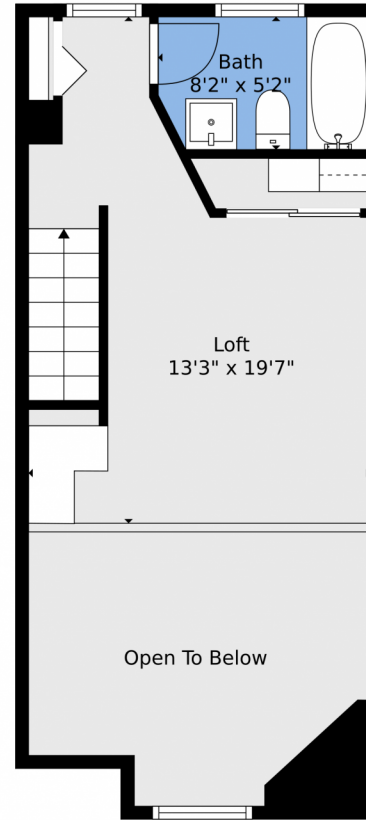

Floor 2

TOTAL: 660 sq. ft
FLOOR 1: 396 sq. ft, FLOOR 2: 264 sq. ft
EXCLUDED AREAS: LOW CEILING: 132 sq. ft

Disclaimer: Sizes and Dimensions are Approximate, Actual May Vary.

Taylor Haas
303-665-7368
taylorh@coloradorpm.com
<https://www.coloradorpm.com/available-rental-properties-denver>