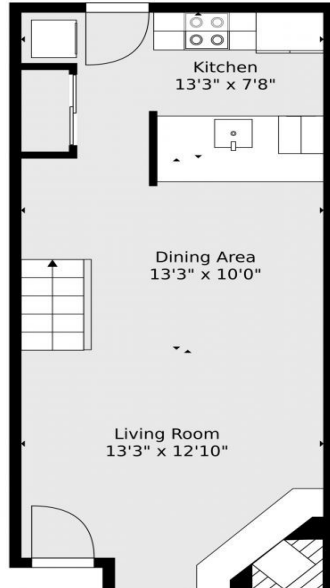

floorplan_single_0

Single Family

750 SQFT

1 Bed

1 Baths

Taylor Haas

303-665-7368

taylorh@coloradorpm.com

<https://www.coloradorpm.com/available-rental-properties-denver>

Scan code
for more
property
details

TOTAL: 660 sq. ft
FLOOR 1: 396 sq. ft, FLOOR 2: 264 sq. ft
EXCLUDED AREAS: LOW CEILING: 132 sq. ft

Floor Plan Created By V1photos.com. Measurements Deamed Highly Reliable But Not Guaranteed.

TOTAL: 660 sq. ft
FLOOR 1: 396 sq. ft, FLOOR 2: 264 sq. ft
EXCLUDED AREAS: LOW CEILING: 132 sq. ft

Floor Plan Created By V1photos.com, Measurements Deamed Highly Reliable But Not Guaranteed.

Disclaimer: Sizes and Dimensions are Approximate, Actual May Vary.