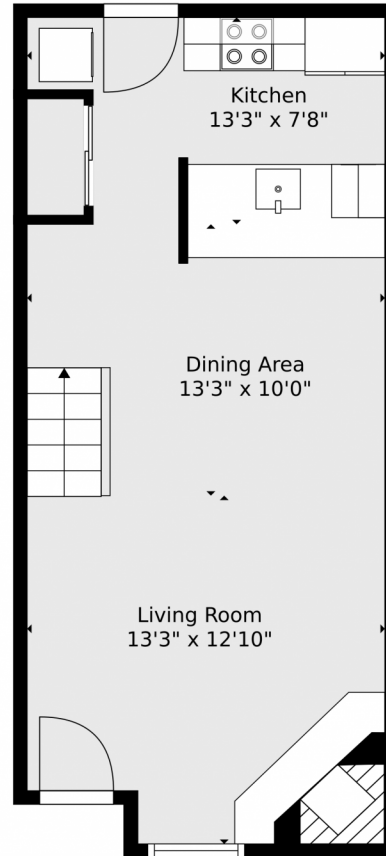

TOTAL: 660 sq. ft
FLOOR 1: 396 sq. ft, FLOOR 2: 264 sq. ft
EXCLUDED AREAS: LOW CEILING: 132 sq. ft

Disclaimer: Sizes and Dimensions are Approximate, Actual May Vary.

Taylor Haas
303-665-7368
taylorh@coloradorm.com
<https://www.coloradorm.com/available-rental-properties-denver>

Scan code
for more
property
details