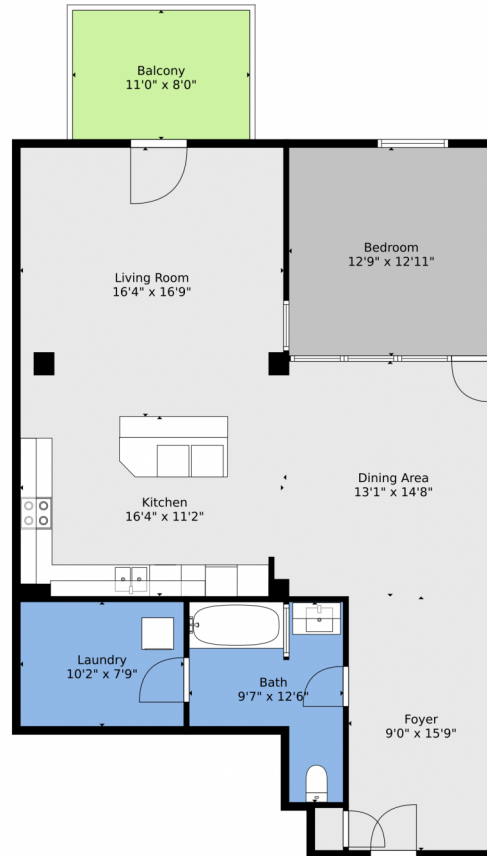

TOTAL: 1153 sq. ft
FLOOR 1: 1153 sq. ft
EXCLUDED AREAS: BALCONY: 88 sq. ft

Disclaimer: Sizes and Dimensions are Approximate, Actual May Vary.

Rebecca Buttrell
303-517-4830
rebecca.buttrell@cbrealty.com