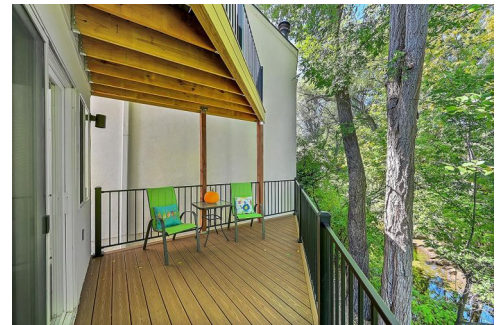

120 Creekside Lane
Colorado Springs, CO 80906

Single Family

1148 SQFT

Beth Anne Howerton
719-338-9852
bethannehow@comcast.net

Scan code
for more
property
details