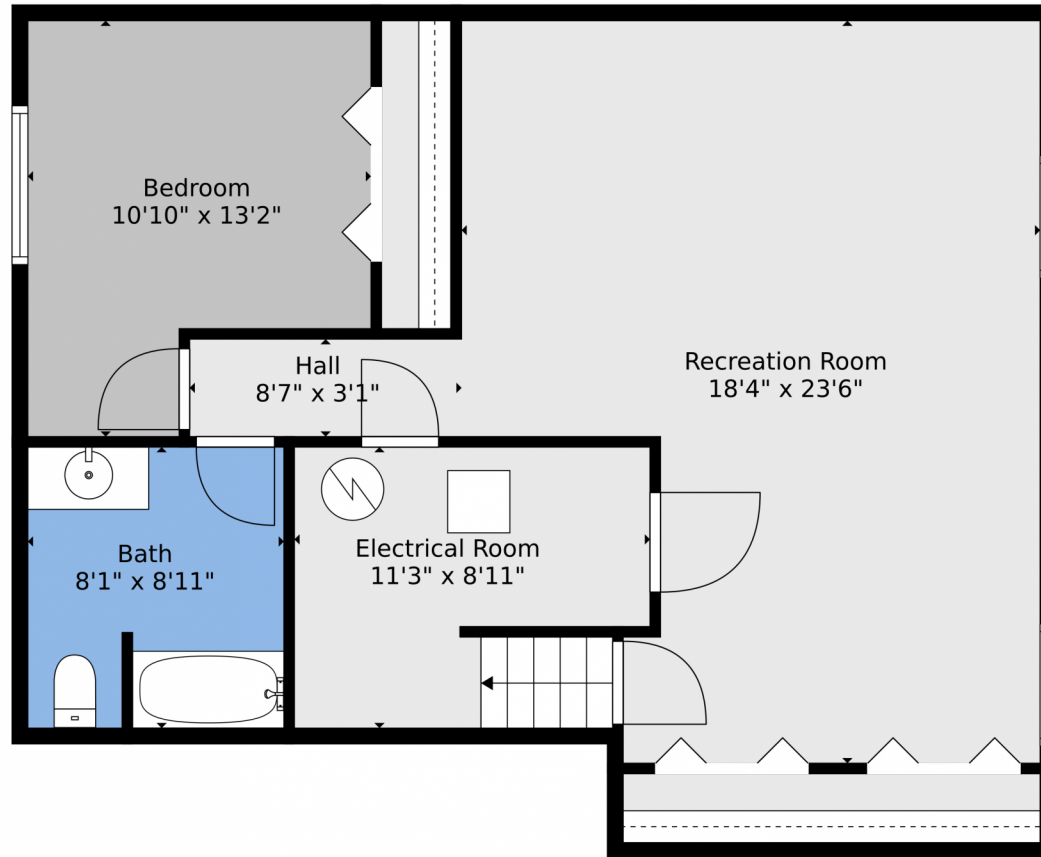

Floor Plan Created By V1photos.com, Measurements Deamed Highly Reliable But Not Guaranteed.

Disclaimer: Sizes and Dimensions are Approximate, Actual May Vary.

Seth Hendrickson
408-592-7506
sethendrickson@yourcastle.com

Scan code
for more
property
details

8302 Dove Ridge Way, Parker, CO 80134 – 2nd Level

TOTAL: 2371 sq. ft
BELOW GROUND: 669 sq. ft, FLOOR 2: 887 sq. ft, FLOOR 3: 815 sq. ft
EXCLUDED AREAS: ELECTRICAL ROOM: 96 sq. ft, GARAGE: 574 sq. ft, PORCH: 199 sq. ft
Floor Plan Created By V1photos.com, Measurements Deamed Highly Reliable But Not Guaranteed.

Disclaimer: Sizes and Dimensions are Approximate, Actual May Vary.

Seth Hendrickson
408-592-7506
sethendrickson@yourcastle.com

TOTAL: 2371 sq. ft
BELOW GROUND: 669 sq. ft, FLOOR 2: 887 sq. ft, FLOOR 3: 815 sq. ft
EXCLUDED AREAS: ELECTRICAL ROOM: 96 sq. ft, GARAGE: 574 sq. ft, PORCH: 199 sq. ft
Floor Plan Created By V1photos.com, Measurements Deamed Highly Reliable But Not Guaranteed.

Disclaimer: Sizes and Dimensions are Approximate, Actual May Vary.

Seth Hendrickson
408-592-7506
sethendrickson@yourcastle.com

8302 Dove Ridge Way, Parker, CO 80134 – All Levels

Floor 2

Floor 3

Floor 1

TOTAL: 2371 sq. ft
BELOW GROUND: 669 sq. ft, FLOOR 2: 887 sq. ft, FLOOR 3: 815 sq. ft
EXCLUDED AREAS: ELECTRICAL ROOM: 96 sq. ft, GARAGE: 574 sq. ft, PORCH: 199 sq. ft