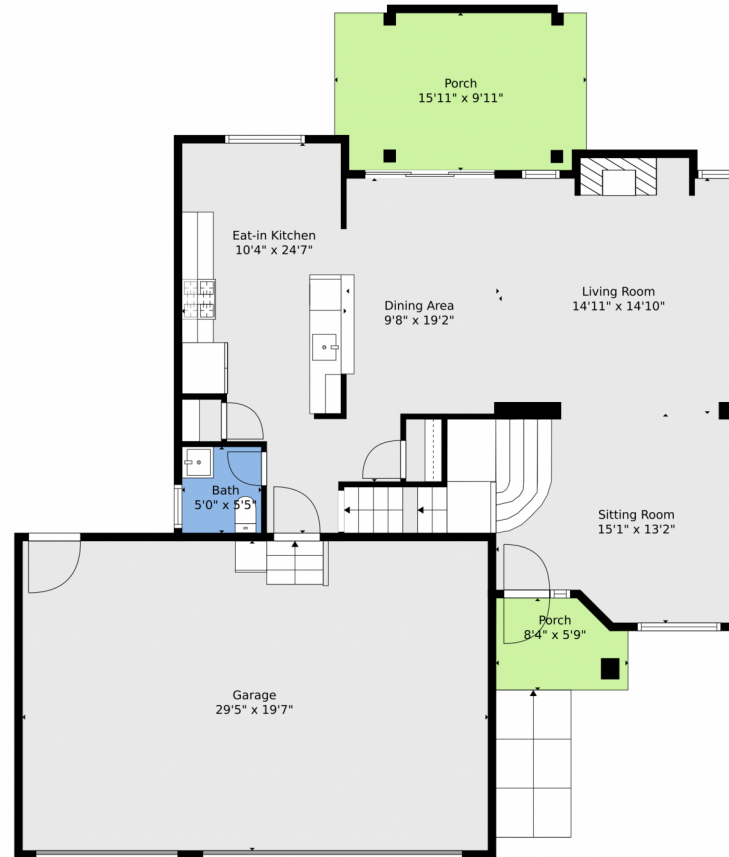

TOTAL: 2371 sq. ft
BELOW GROUND: 669 sq. ft, FLOOR 2: 887 sq. ft, FLOOR 3: 815 sq. ft
EXCLUDED AREAS: ELECTRICAL ROOM: 96 sq. ft, GARAGE: 574 sq. ft, PORCH: 199 sq. ft

Disclaimer: Sizes and Dimensions are Approximate, Actual May Vary.

Seth Hendrickson
408-592-7506
sethendrickson@yourcastle.com