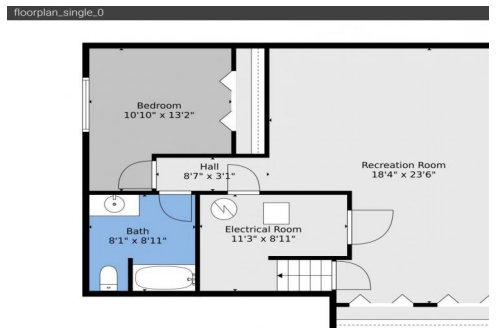

8302 Dove Ridge Way
 Parker, CO 80134
 COMMUNITY: Dove Valley

MLS # 6988889

Single Family
 2680 SQFT
 4 Beds
 3/1 Baths
 3 Car
 0.15 Acre

Seth Hendrickson
 408-592-7506
 sethendrickson@yourcastle.com

TOTAL: 2371 sq. ft
BELOW GROUND: 669 sq. ft, FLOOR 2: 887 sq. ft, FLOOR 3: 815 sq. ft
EXCLUDED AREAS: ELECTRICAL ROOM: 96 sq. ft, GARAGE: 574 sq. ft, PORCH: 199 sq. ft

Floor Plan Created By V1photos.com, Measurements Deamed Highly Reliable But Not Guaranteed.

Disclaimer: Sizes and Dimensions are Approximate, Actual May Vary.

Seth Hendrickson
408-592-7506
sethendrickson@yourcastle.com

Scan code
for more
property
details

8302 Dove Ridge Way, Parker, CO 80134 – 2nd Level

TOTAL: 2371 sq. ft
BELOW GROUND: 669 sq. ft, FLOOR 2: 887 sq. ft, FLOOR 3: 815 sq. ft
EXCLUDED AREAS: ELECTRICAL ROOM: 96 sq. ft, GARAGE: 574 sq. ft, PORCH: 199 sq. ft
Floor Plan Created By V1photos.com, Measurements Deamed Highly Reliable But Not Guaranteed.

Disclaimer: Sizes and Dimensions are Approximate, Actual May Vary.

Seth Hendrickson
408-592-7506
sethendrickson@yourcastle.com

TOTAL: 2371 sq. ft
BELOW GROUND: 669 sq. ft, FLOOR 2: 887 sq. ft, FLOOR 3: 815 sq. ft
EXCLUDED AREAS: ELECTRICAL ROOM: 96 sq. ft, GARAGE: 574 sq. ft, PORCH: 199 sq. ft
Floor Plan Created By V1photos.com, Measurements Deamed Highly Reliable But Not Guaranteed.