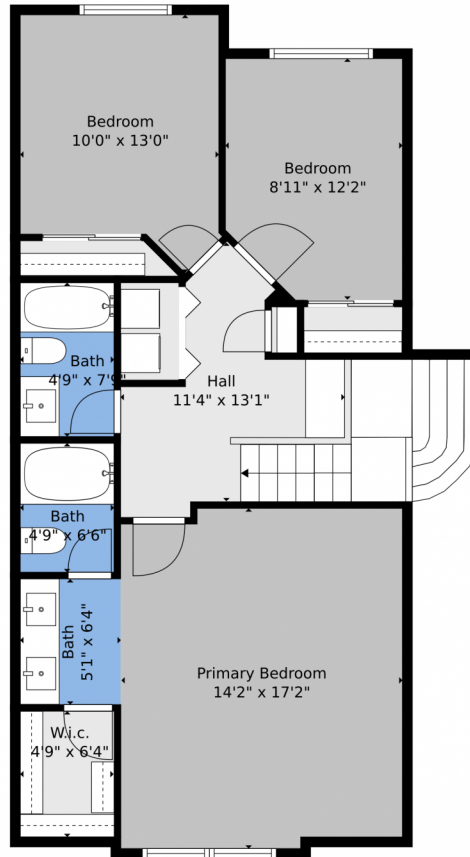

8302 Dove Ridge Way
 Parker, CO 80134
 COMMUNITY: Dove Valley

MLS # 6988889

Single Family
 2680 SQFT
 4 Beds
 3/1 Baths
 3 Car
 0.15 Acre

Seth Hendrickson
 408-592-7506
 sethendrickson@yourcastle.com

TOTAL: 2371 sq. ft
BELOW GROUND: 669 sq. ft, FLOOR 2: 887 sq. ft, FLOOR 3: 815 sq. ft
EXCLUDED AREAS: ELECTRICAL ROOM: 96 sq. ft, GARAGE: 574 sq. ft, PORCH: 199 sq. ft

Floor Plan Created By V1photos.com, Measurements Deamed Highly Reliable But Not Guaranteed.

Disclaimer: Sizes and Dimensions are Approximate, Actual May Vary.

Seth Hendrickson
408-592-7506
sethendrickson@yourcastle.com

Scan code
for more
property
details

8302 Dove Ridge Way, Parker, CO 80134 – 2nd Level

TOTAL: 2371 sq. ft
BELOW GROUND: 669 sq. ft, FLOOR 2: 887 sq. ft, FLOOR 3: 815 sq. ft
EXCLUDED AREAS: ELECTRICAL ROOM: 96 sq. ft, GARAGE: 574 sq. ft, PORCH: 199 sq. ft
Floor Plan Created By V1photos.com, Measurements Deamed Highly Reliable But Not Guaranteed.

Disclaimer: Sizes and Dimensions are Approximate, Actual May Vary.

Seth Hendrickson
408-592-7506
sethendrickson@yourcastle.com

TOTAL: 2371 sq. ft
BELOW GROUND: 669 sq. ft, FLOOR 2: 887 sq. ft, FLOOR 3: 815 sq. ft
EXCLUDED AREAS: ELECTRICAL ROOM: 96 sq. ft, GARAGE: 574 sq. ft, PORCH: 199 sq. ft
Floor Plan Created By V1photos.com, Measurements Deamed Highly Reliable But Not Guaranteed.