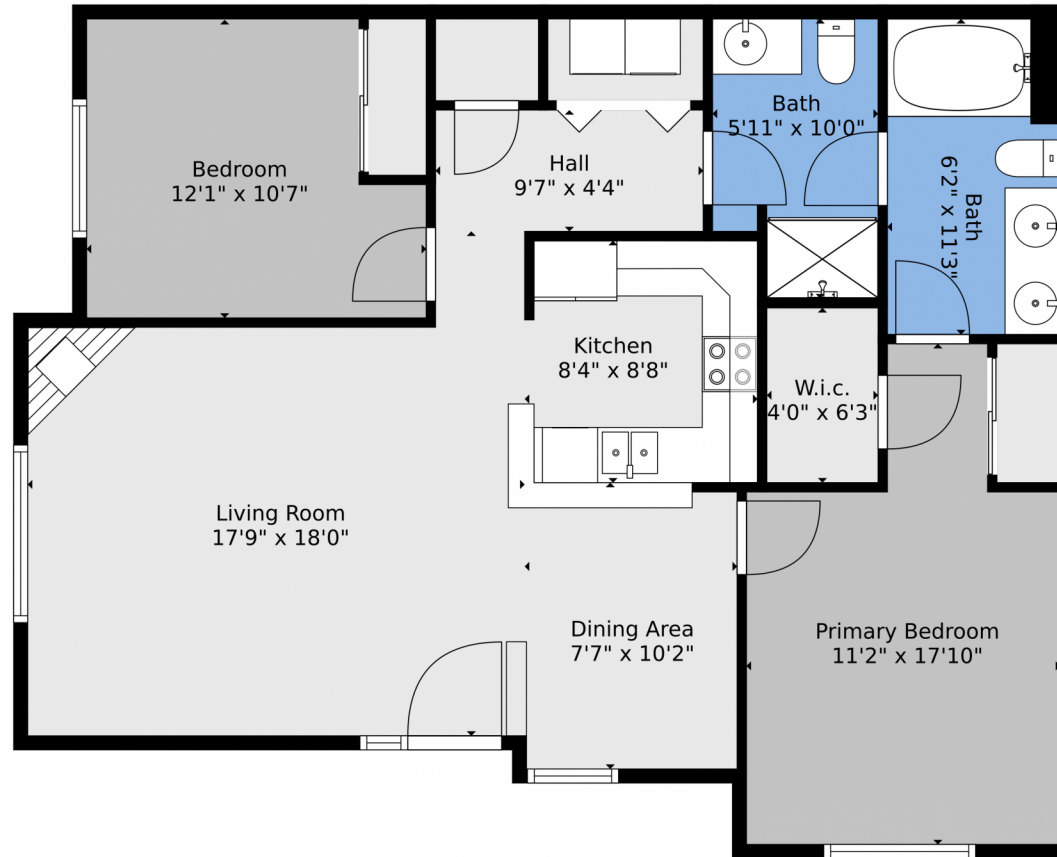

TOTAL: 972 sq. ft
FLOOR 1: 972 sq. ft

Disclaimer: Sizes and Dimensions are Approximate, Actual May Vary.

Taylor Haas
303-665-7368
taylorh@coloradorpm.com
<https://www.coloradorpm.com/available-rental-properties-denver>

Scan code
for more
property
details