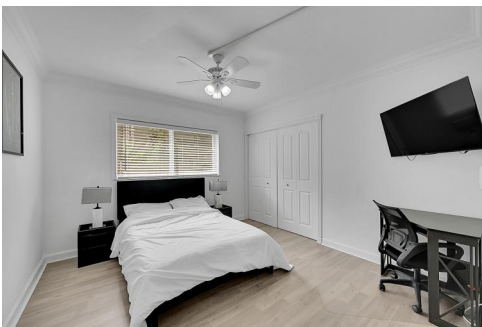

924 Southeast 2nd Street
Fort Lauderdale, FL 33301

MLS # A11671613

Condominium

1094 SQFT

Paul Stanovich
954-557-6652
paulstanovich@aol.com

Scan code
for more
property
details