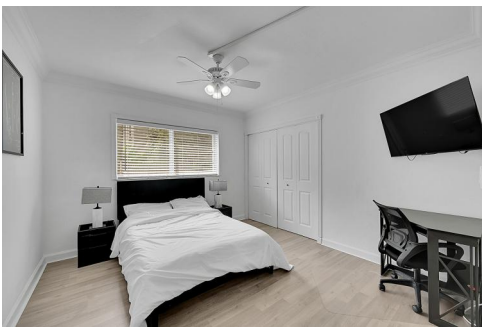

924 Southeast 2nd Street
Fort Lauderdale, FL 33301

Condominium

1094 SQFT

Paul Stanovich
954-557-6652
paulstanovich@aol.com