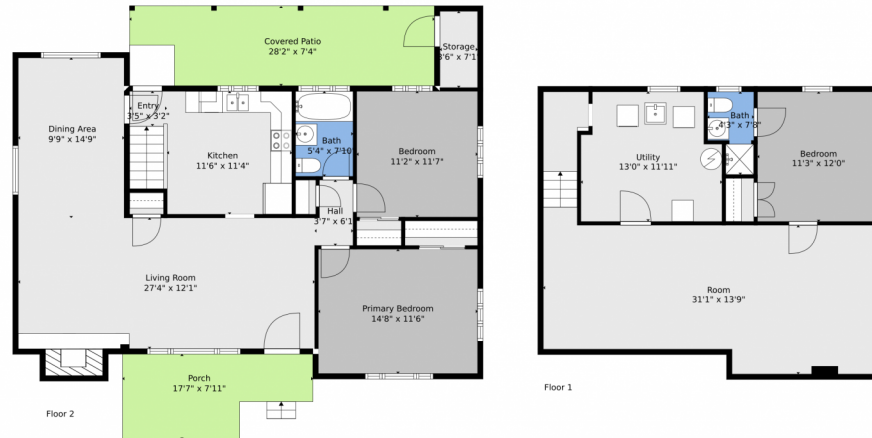

1361 South Tejon Street, Denver, CO 80223 – All Levels

TOTAL: 1655 sq. ft
BELOW GROUND: 579 sq. ft, FLOOR 2: 1076 sq. ft
EXCLUDED AREAS: UNDEFINED: 47 sq. ft, UTILITY: 144 sq. ft, PORCH: 115 sq. ft,
COVERED PATIO: 208 sq. ft, STORAGE: 25 sq. ft, GARAGE: 447 sq. ft,
FIREPLACE: 16 sq. ft

Disclaimer: Sizes and Dimensions are Approximate, Actual May Vary.

Taylor Haas
303-665-7368
taylorh@coloradorpm.com
<https://www.coloradorpm.com/available-rental-properties-denv>