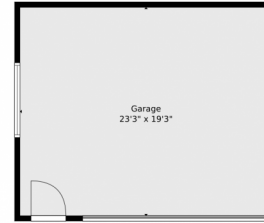

TOTAL: 1655 sq. ft
BELOW GROUND: 579 sq. ft, FLOOR 2: 1076 sq. ft
EXCLUDED AREAS: UNDEFINED: 47 sq. ft, UTILITY: 144 sq. ft, PORCH: 115 sq. ft,
COVERED PATIO: 208 sq. ft, STORAGE: 25 sq. ft, GARAGE: 447 sq. ft,
FIREPLACE: 16 sq. ft

Disclaimer: Sizes and Dimensions are Approximate, Actual May Vary.

Taylor Haas
303-665-7368
taylorh@coloradorpm.com
<https://www.coloradorpm.com/available-rental-properties-denv>