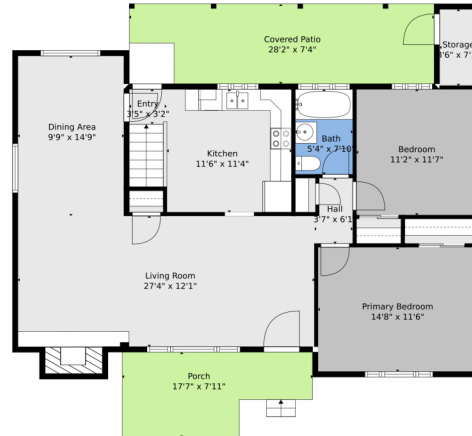

TOTAL: 1655 sq. ft
BELOW GROUND: 579 sq. ft, FLOOR 2: 1076 sq. ft
EXCLUDED AREAS: UNDEFINED: 47 sq. ft, UTILITY: 144 sq. ft, PORCH: 115 sq. ft,
COVERED PATIO: 208 sq. ft, STORAGE: 25 sq. ft, GARAGE: 447 sq. ft,
FIREPLACE: 16 sq. ft

Disclaimer: Sizes and Dimensions are Approximate, Actual May Vary.

Taylor Haas
303-665-7368
taylorh@coloradorpm.com
<https://www.coloradorpm.com/available-rental-properties-denv>