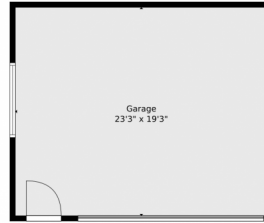

1361 South Tejon Street, Denver, CO 80223 – All Levels

TOTAL: 1655 sq. ft
BELOW GROUND: 579 sq. ft, FLOOR 2: 1076 sq. ft
EXCLUDED AREAS: UNDEFINED: 47 sq. ft, UTILITY: 144 sq. ft, PORCH: 115 sq. ft,
COVERED PATIO: 208 sq. ft, STORAGE: 25 sq. ft, GARAGE: 447 sq. ft,
FIREPLACE: 16 sq. ft

Disclaimer: Sizes and Dimensions are Approximate, Actual May Vary.

Taylor Haas
303-665-7368
taylorh@coloradorpm.com
<https://www.coloradorpm.com/available-rental-properties-denv>