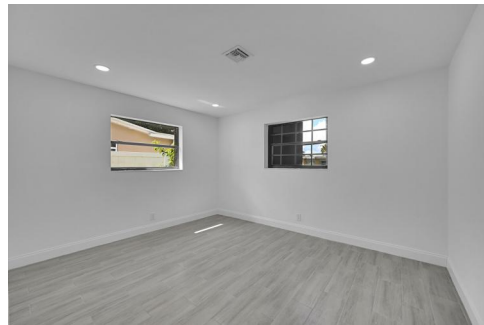

4150 Northwest 32nd Terrace
Fort Lauderdale, FL 33309

Single Family

1830 SQFT

Wilda Sainmelus
954-918-8595
wildayourrealtor@gmail.com

Scan code
for more
property
details