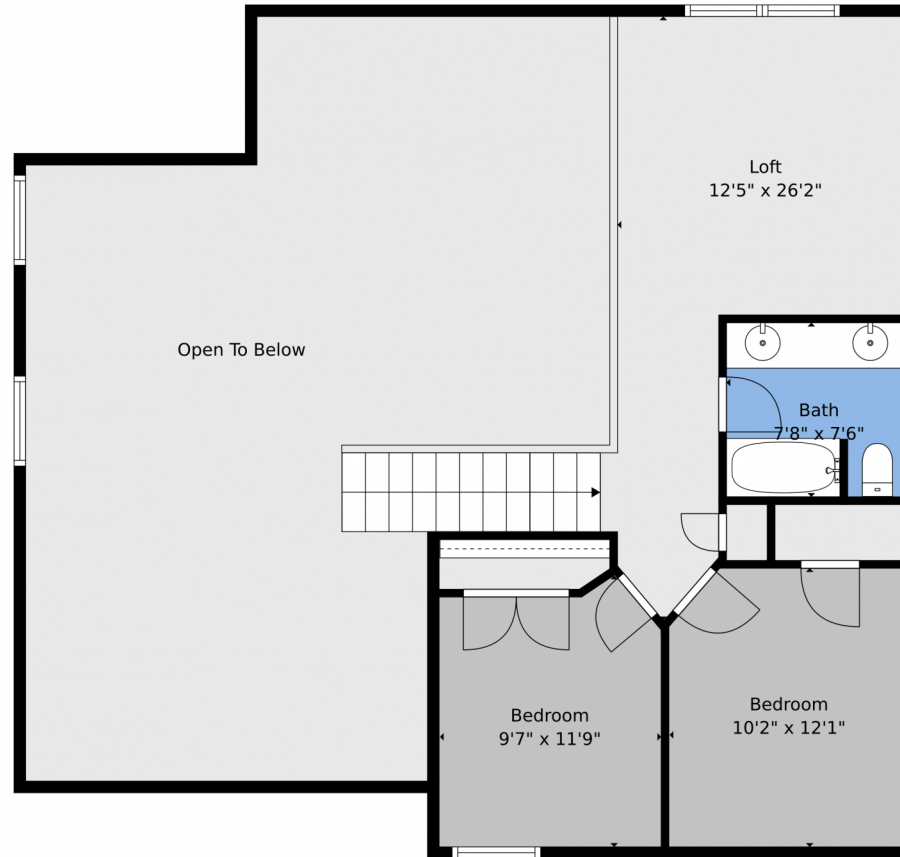

TOTAL: 1804 sq. ft
FLOOR 1: 1195 sq. ft, FLOOR 2: 609 sq. ft
EXCLUDED AREAS: SCREENED PORCH: 930 sq. ft, PORCH: 27 sq. ft, GARAGE: 386 sq. ft,
OPEN TO BELOW: 644 sq. ft

Disclaimer: Sizes and Dimensions are Approximate, Actual May Vary.

Kelley Bragg, PA
772-370-9705
kbragg927@gmail.com