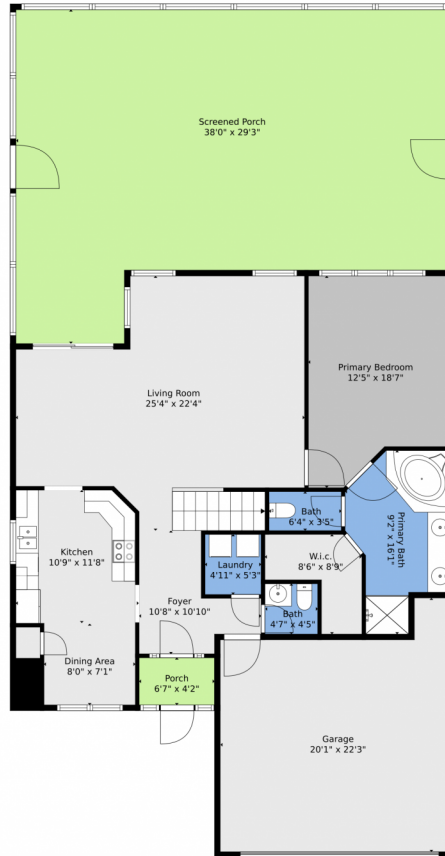

TOTAL: 1804 sq. ft
FLOOR 1: 1195 sq. ft, FLOOR 2: 609 sq. ft
EXCLUDED AREAS: SCREENED PORCH: 930 sq. ft, PORCH: 27 sq. ft, GARAGE: 386 sq. ft,
OPEN TO BELOW: 644 sq. ft

Disclaimer: Sizes and Dimensions are Approximate, Actual May Vary.

Kelley Bragg, PA
772-370-9705
kbragg927@gmail.com