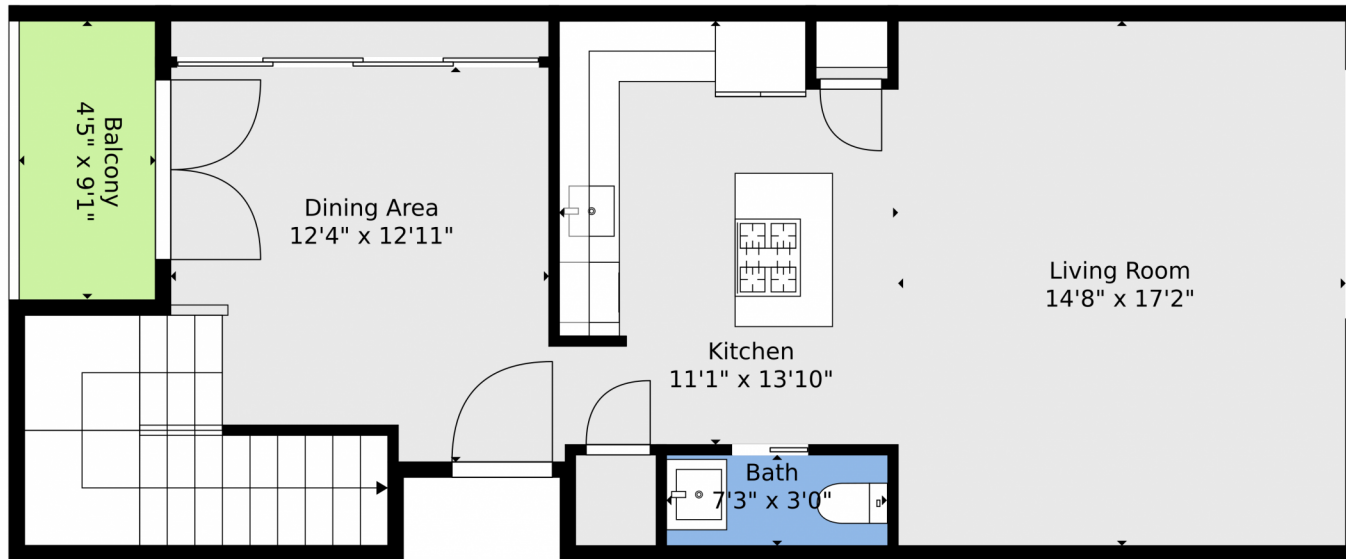

TOTAL: 1375 sq. ft
BELOW GROUND: 679 sq. ft, FLOOR 2: 696 sq. ft
EXCLUDED AREAS: BALCONY: 41 sq. ft

Disclaimer: Sizes and Dimensions are Approximate, Actual May Vary.

Taylor Haas
303-665-7368
taylorh@coloradorpm.com
<https://www.coloradorpm.com/available-rental-properties-denver>