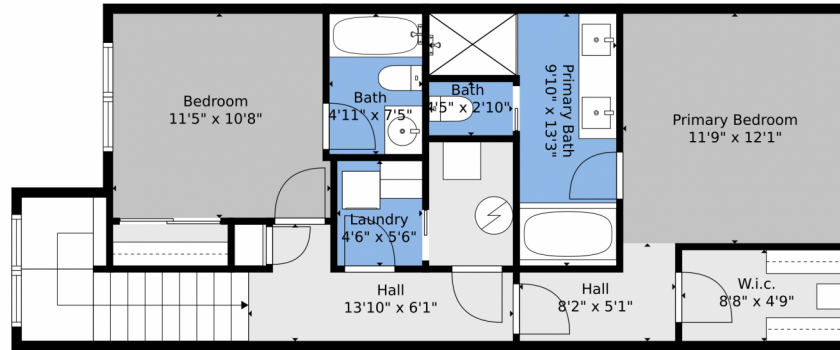

Floor 2

TOTAL: 1375 sq. ft
BELOW GROUND: 679 sq. ft, FLOOR 2: 696 sq. ft
EXCLUDED AREAS: BALCONY: 41 sq. ft

Disclaimer: Sizes and Dimensions are Approximate, Actual May Vary.

Taylor Haas
303-665-7368
taylorh@coloradorpm.com
<https://www.coloradorpm.com/available-rental-properties-denver>

Scan code
for more
property
details