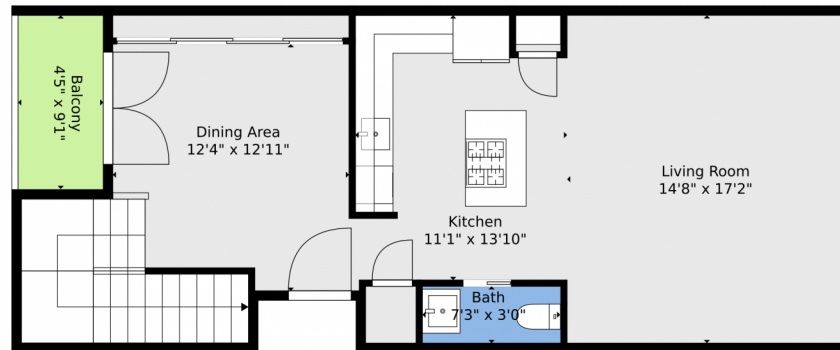

Floor 2

Floor 1

TOTAL: 1375 sq. ft
BELOW GROUND: 679 sq. ft, FLOOR 2: 696 sq. ft
EXCLUDED AREAS: BALCONY: 41 sq. ft

Disclaimer: Sizes and Dimensions are Approximate, Actual May Vary.

Taylor Haas
303-665-7368
taylorh@coloradorpm.com
<https://www.coloradorpm.com/available-rental-properties-denver>

Scan code
for more
property
details