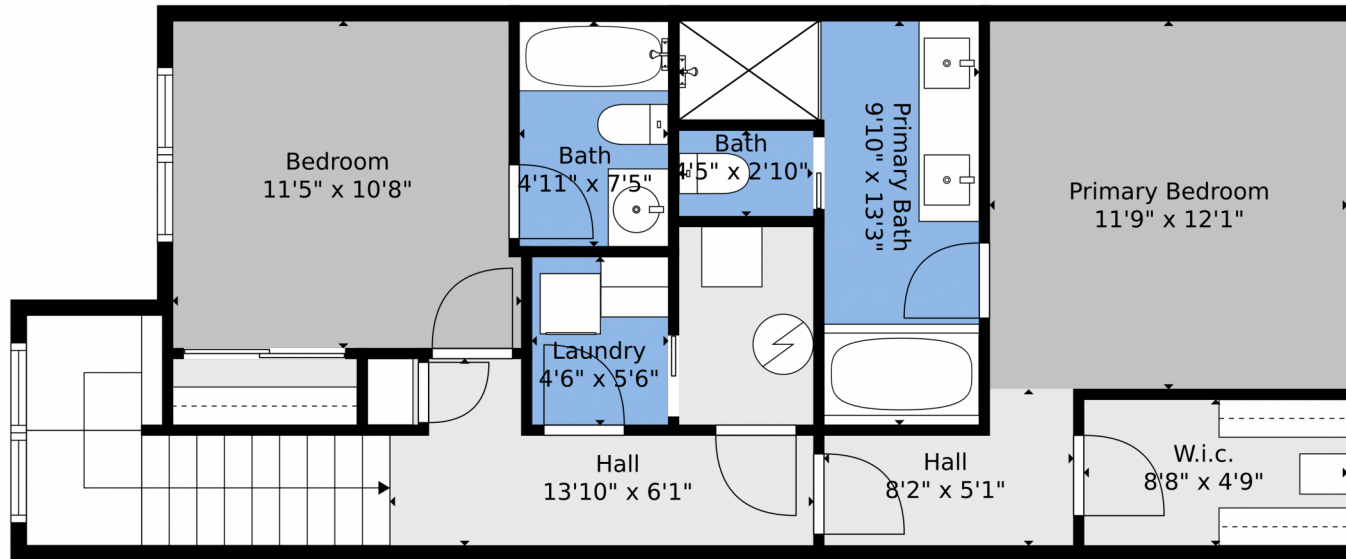

TOTAL: 1375 sq. ft
BELOW GROUND: 679 sq. ft, FLOOR 2: 696 sq. ft
EXCLUDED AREAS: BALCONY: 41 sq. ft

Disclaimer: Sizes and Dimensions are Approximate, Actual May Vary.

Taylor Haas
303-665-7368
taylorh@coloradorpm.com
<https://www.coloradorpm.com/available-rental-properties-denver>

Scan code
for more
property
details