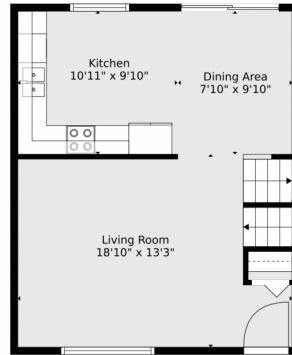

Floor 2

TOTAL: 1206 sq. ft
BELOW GROUND: 375 sq. ft, FLOOR 2: 434 sq. ft, FLOOR 3: 397 sq. ft
EXCLUDED AREAS: ELECTRICAL ROOM: 22 sq. ft

Disclaimer: Sizes and Dimensions are Approximate, Actual May Vary.

Taylor Haas
303-665-7368
taylorh@coloradorpm.com
<https://www.coloradorpm.com/available-rental-properties-denver>