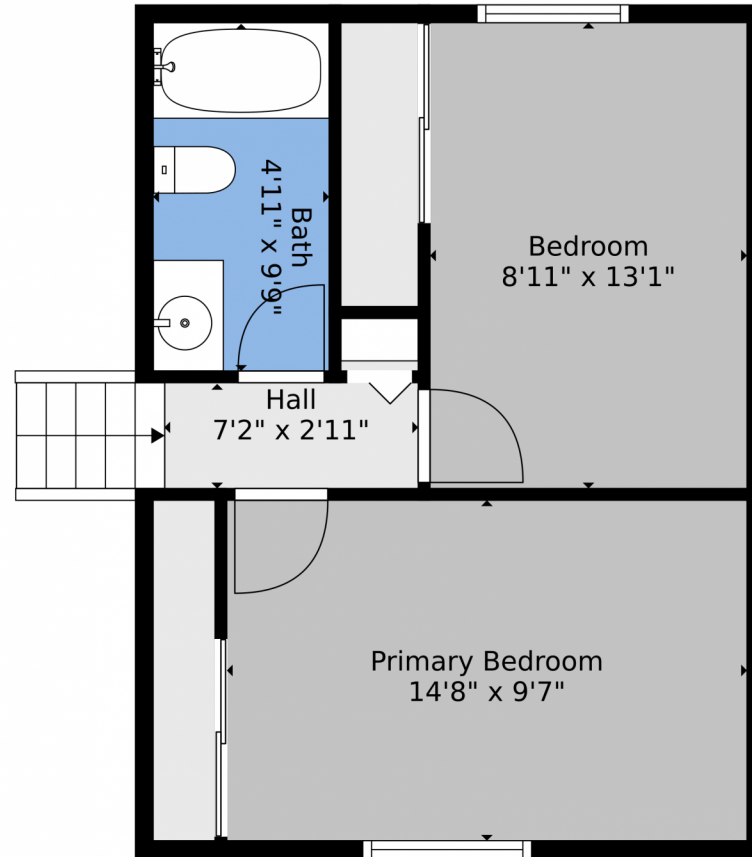

 Single Family

 1354 SQFT

 4 Beds

 2 Baths

Taylor Haas
 303-665-7368
 taylorh@coloradorpm.com
<https://www.coloradorpm.com/available-rental-properties-denver>

TOTAL: 1206 sq. ft
BELOW GROUND: 375 sq. ft, FLOOR 2: 434 sq. ft, FLOOR 3: 397 sq. ft
EXCLUDED AREAS: ELECTRICAL ROOM: 22 sq. ft
Floor Plan Created By V1photos.com, Measurements Deamed Highly Reliable But Not Guaranteed.

TOTAL: 1206 sq. ft
BELOW GROUND: 375 sq. ft, FLOOR 2: 434 sq. ft, FLOOR 3: 397 sq. ft
EXCLUDED AREAS: ELECTRICAL ROOM: 22 sq. ft
Floor Plan Created By V1photos.com. Measurements Deamed Highly Reliable But Not Guaranteed.

Disclaimer: Sizes and Dimensions are Approximate, Actual May Vary.

Taylor Haas
303-665-7368
taylorh@coloradorpm.com
<https://www.coloradorpm.com/available-rental-properties-denv>

TOTAL: 1206 sq. ft
BELOW GROUND: 375 sq. ft, FLOOR 2: 434 sq. ft, FLOOR 3: 397 sq. ft
EXCLUDED AREAS: ELECTRICAL ROOM: 22 sq. ft
Floor Plan Created By V1photos.com, Measurements Deamed Highly Reliable But Not Guaranteed.

Floor 2

Floor 3

Floor 1

TOTAL: 1206 sq. ft
BELOW GROUND: 375 sq. ft, FLOOR 2: 434 sq. ft, FLOOR 3: 397 sq. ft
EXCLUDED AREAS: ELECTRICAL ROOM: 22 sq. ft

Floor Plan Created By V1photos.com, Measurements Deamed Highly Reliable But Not Guaranteed.