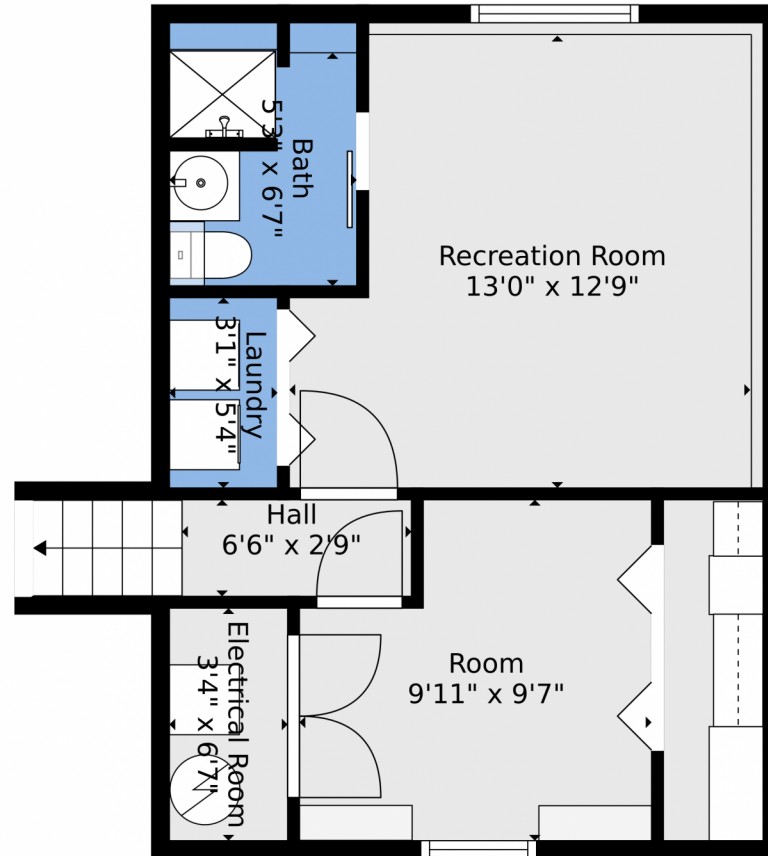

 Single Family

 1354 SQFT

 4 Beds

 2 Baths

Taylor Haas
 303-665-7368
 taylorh@coloradorpm.com
<https://www.coloradorpm.com/available-rental-properties-denver>

TOTAL: 1206 sq. ft
BELOW GROUND: 375 sq. ft, FLOOR 2: 434 sq. ft, FLOOR 3: 397 sq. ft
EXCLUDED AREAS: ELECTRICAL ROOM: 22 sq. ft
Floor Plan Created By V1photos.com, Measurements Deamed Highly Reliable But Not Guaranteed.

TOTAL: 1206 sq. ft
BELOW GROUND: 375 sq. ft, FLOOR 2: 434 sq. ft, FLOOR 3: 397 sq. ft
EXCLUDED AREAS: ELECTRICAL ROOM: 22 sq. ft
Floor Plan Created By V1photos.com. Measurements Deamed Highly Reliable But Not Guaranteed.

Disclaimer: Sizes and Dimensions are Approximate, Actual May Vary.

Taylor Haas
303-665-7368
taylorh@coloradorpm.com
<https://www.coloradorpm.com/available-rental-properties-denv>

TOTAL: 1206 sq. ft
BELOW GROUND: 375 sq. ft, FLOOR 2: 434 sq. ft, FLOOR 3: 397 sq. ft
EXCLUDED AREAS: ELECTRICAL ROOM: 22 sq. ft
Floor Plan Created By V1photos.com, Measurements Deamed Highly Reliable But Not Guaranteed.

Floor 2

Floor 3

Floor 1

TOTAL: 1206 sq. ft
BELOW GROUND: 375 sq. ft, FLOOR 2: 434 sq. ft, FLOOR 3: 397 sq. ft
EXCLUDED AREAS: ELECTRICAL ROOM: 22 sq. ft

Floor Plan Created By V1photos.com, Measurements Deamed Highly Reliable But Not Guaranteed.