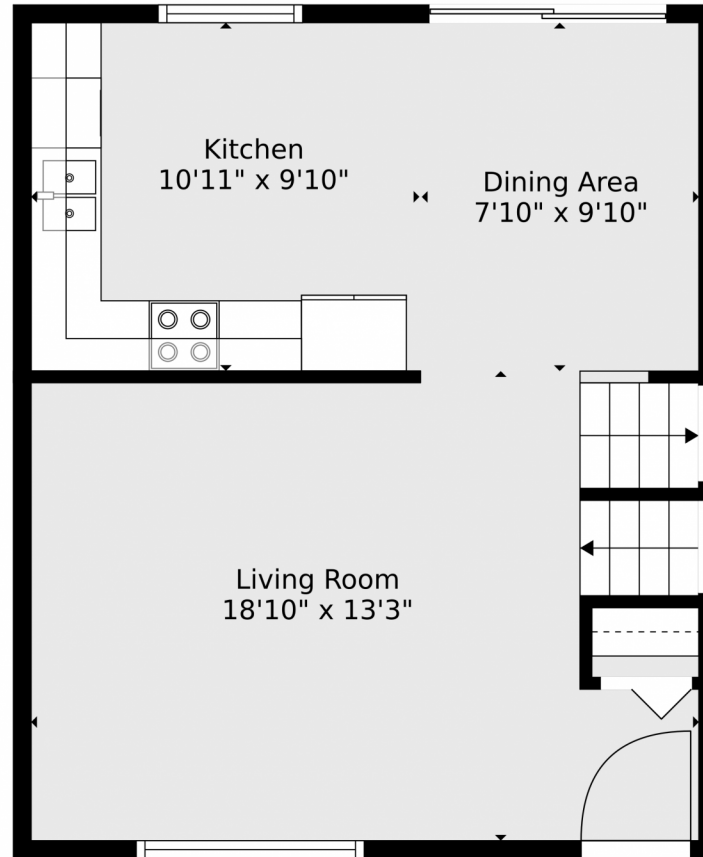

 Single Family

 1354 SQFT

 4 Beds

 2 Baths

Taylor Haas
 303-665-7368
 taylorh@coloradorpm.com
<https://www.coloradorpm.com/available-rental-properties-denver>

TOTAL: 1206 sq. ft
BELOW GROUND: 375 sq. ft, FLOOR 2: 434 sq. ft, FLOOR 3: 397 sq. ft
EXCLUDED AREAS: ELECTRICAL ROOM: 22 sq. ft
Floor Plan Created By V1photos.com, Measurements Deamed Highly Reliable But Not Guaranteed.

TOTAL: 1206 sq. ft
BELOW GROUND: 375 sq. ft, FLOOR 2: 434 sq. ft, FLOOR 3: 397 sq. ft
EXCLUDED AREAS: ELECTRICAL ROOM: 22 sq. ft
Floor Plan Created By V1photos.com. Measurements Deamed Highly Reliable But Not Guaranteed.

Disclaimer: Sizes and Dimensions are Approximate, Actual May Vary.

Taylor Haas
303-665-7368
taylorh@coloradorpm.com
<https://www.coloradorpm.com/available-rental-properties-denv>

TOTAL: 1206 sq. ft
BELOW GROUND: 375 sq. ft, FLOOR 2: 434 sq. ft, FLOOR 3: 397 sq. ft
EXCLUDED AREAS: ELECTRICAL ROOM: 22 sq. ft
Floor Plan Created By V1photos.com, Measurements Deamed Highly Reliable But Not Guaranteed.

Floor 2

Floor 3

Floor 1

TOTAL: 1206 sq. ft
BELOW GROUND: 375 sq. ft, FLOOR 2: 434 sq. ft, FLOOR 3: 397 sq. ft
EXCLUDED AREAS: ELECTRICAL ROOM: 22 sq. ft

Floor Plan Created By V1photos.com, Measurements Deamed Highly Reliable But Not Guaranteed.