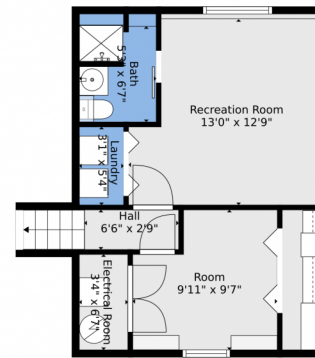

Floor 3

Floor 1

TOTAL: 1206 sq. ft
BELOW GROUND: 375 sq. ft, FLOOR 2: 434 sq. ft, FLOOR 3: 397 sq. ft
EXCLUDED AREAS: ELECTRICAL ROOM: 22 sq. ft

Disclaimer: Sizes and Dimensions are Approximate, Actual May Vary.

Taylor Haas
303-665-7368
taylorh@coloradorpm.com
<https://www.coloradorpm.com/available-rental-properties-denver>