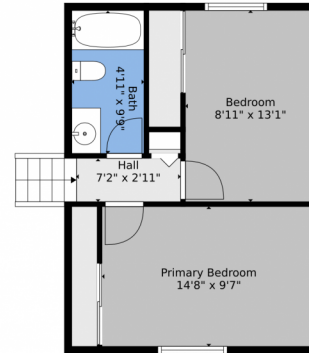

Floor 3

TOTAL: 1206 sq. ft
BELOW GROUND: 375 sq. ft, FLOOR 2: 434 sq. ft, FLOOR 3: 397 sq. ft
EXCLUDED AREAS: ELECTRICAL ROOM: 22 sq. ft

Disclaimer: Sizes and Dimensions are Approximate, Actual May Vary.

Taylor Haas
303-665-7368
taylorh@coloradorpm.com
<https://www.coloradorpm.com/available-rental-properties-denver>