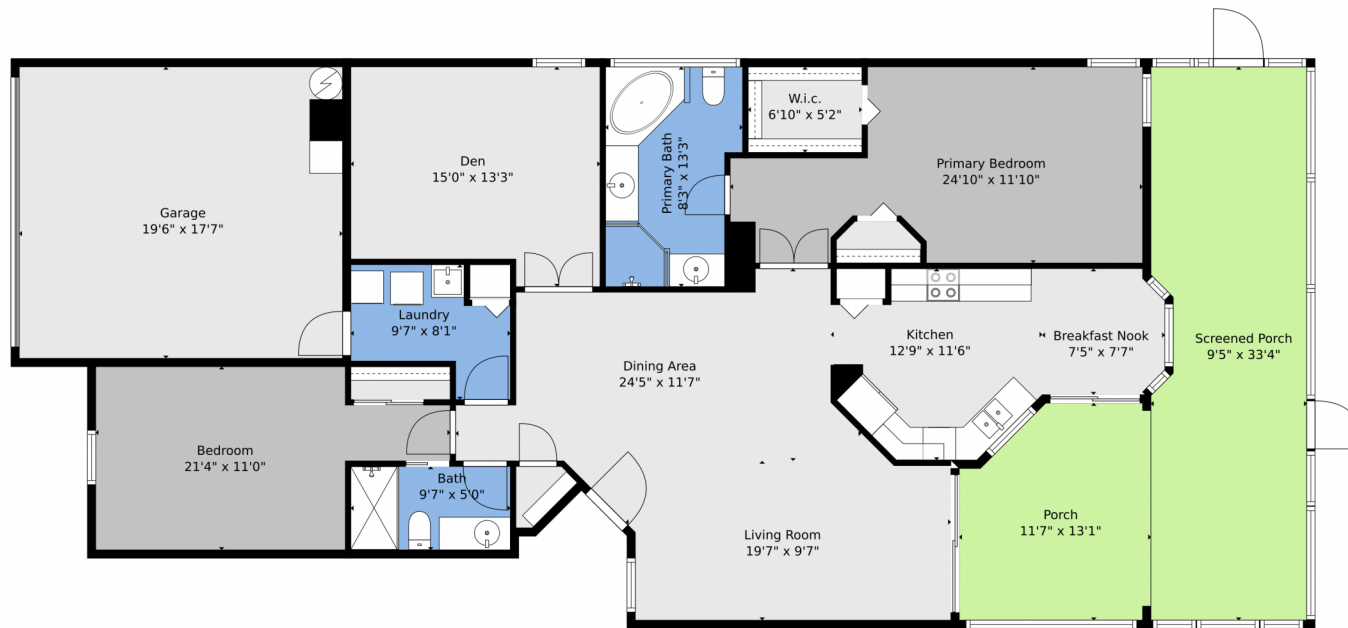

TOTAL: 1533 sq. ft
FLOOR 1: 1533 sq. ft
EXCLUDED AREAS: GARAGE: 341 sq. ft, SCREENED PORCH: 306 sq. ft, PORCH: 138 sq. ft

Disclaimer: Sizes and Dimensions are Approximate, Actual May Vary.

Kelley Bragg, PA
772-370-9705
kbragg927@gmail.com