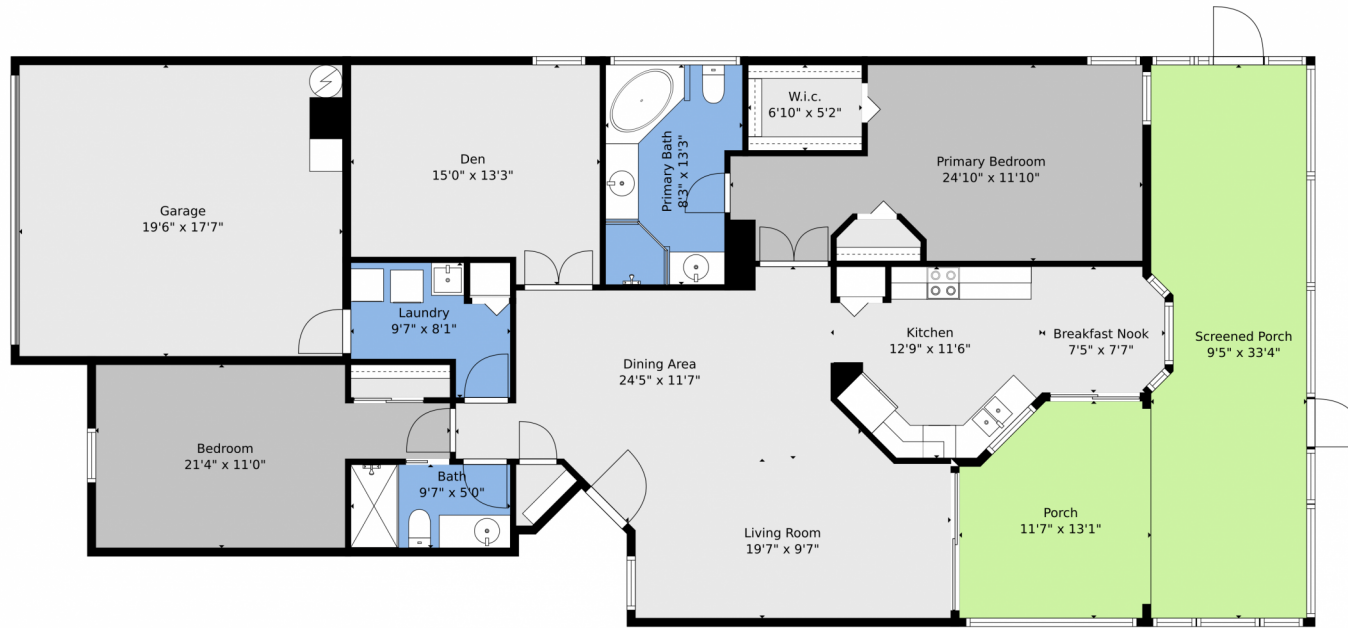

TOTAL: 1533 sq. ft
FLOOR 1: 1533 sq. ft
EXCLUDED AREAS: GARAGE: 341 sq. ft, SCREENED PORCH: 306 sq. ft, PORCH: 138 sq. ft

Disclaimer: Sizes and Dimensions are Approximate, Actual May Vary.

Kelley Bragg, PA
772-370-9705
kbragg927@gmail.com