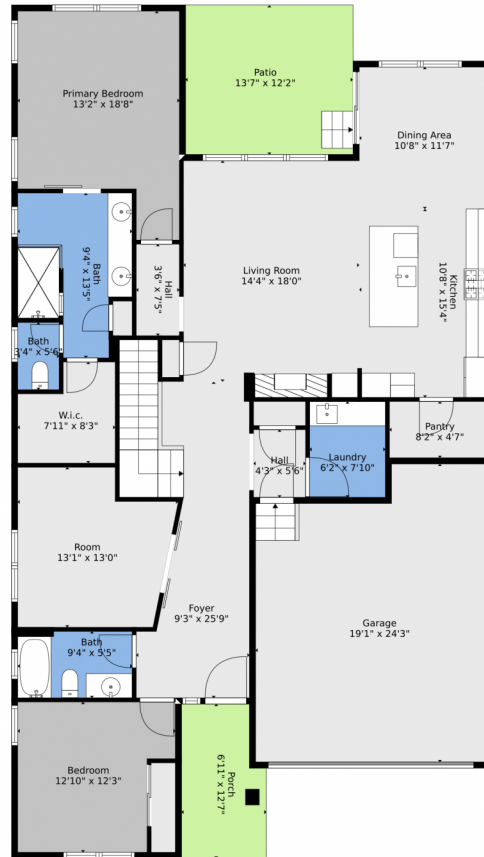

330 East Lost Pines Drive, Monument, CO 80132 – Main

TOTAL: 3136 sq. ft
BELOW GROUND: 1399 sq. ft, FLOOR 2: 1737 sq. ft
EXCLUDED AREAS: ELECTRICAL ROOM: 148 sq. ft, GARAGE: 427 sq. ft, PORCH: 80 sq. ft,
PATIO: 166 sq. ft

Disclaimer: Sizes and Dimensions are Approximate, Actual May Vary.

Taylor Haas
303-665-7368
taylorh@coloradorpm.com
<https://www.coloradorpm.com/available-rental-properties-denver>

Scan code
for more
property
details