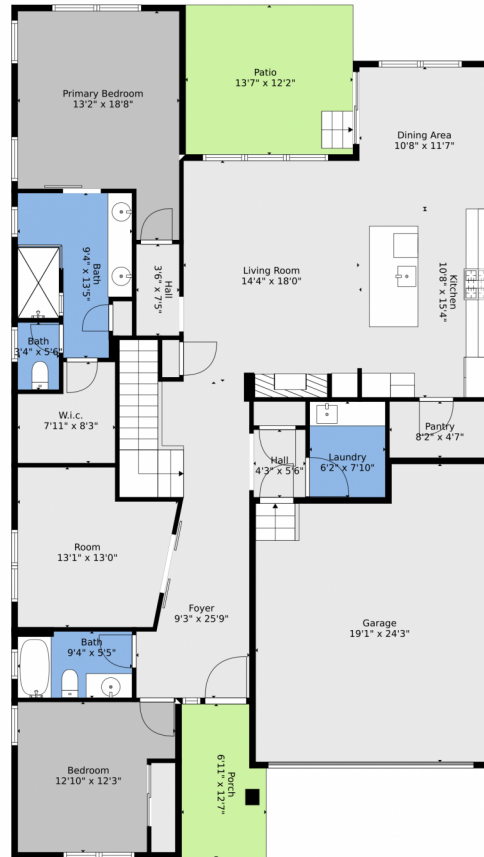

330 East Lost Pines Drive, Monument, CO 80132 – Main

TOTAL: 3136 sq. ft
BELOW GROUND: 1399 sq. ft, FLOOR 2: 1737 sq. ft
EXCLUDED AREAS: ELECTRICAL ROOM: 148 sq. ft, GARAGE: 427 sq. ft, PORCH: 80 sq. ft,
PATIO: 166 sq. ft

Disclaimer: Sizes and Dimensions are Approximate, Actual May Vary.

Taylor Haas

303-665-7368

taylorh@coloradorpm.com

<https://www.coloradorpm.com/available-rental-properties-denver>

Scan code
for more
property
details