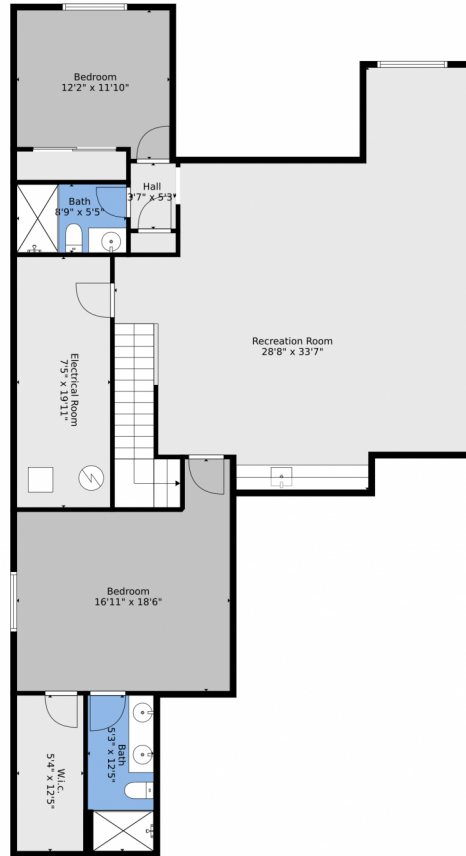

330 East Lost Pines Drive, Monument, CO 80132 – Lower Level

TOTAL: 3136 sq. ft
BELOW GROUND: 1399 sq. ft, FLOOR 2: 1737 sq. ft
EXCLUDED AREAS: ELECTRICAL ROOM: 148 sq. ft, GARAGE: 427 sq. ft, PORCH: 80 sq. ft,
PATIO: 166 sq. ft

Disclaimer: Sizes and Dimensions are Approximate, Actual May Vary.

Taylor Haas
303-665-7368
taylorh@coloradorpm.com
<https://www.coloradorpm.com/available-rental-properties-denver>

Scan code
for more
property
details