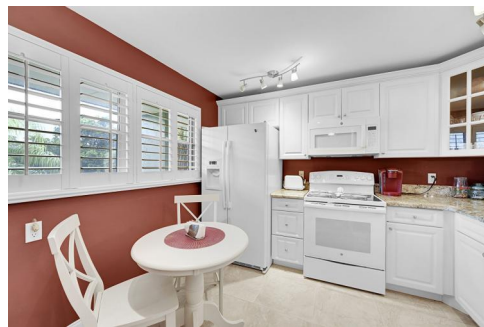

6075 North Sabal Palm Boulevard
Tamarac, FL 33319

MLS
F10466214

Condominium

1080 SQFT

Patricia (Pat) Hance
954-830-7234
pathance38@gmail.com

Scan code
for more
property
details