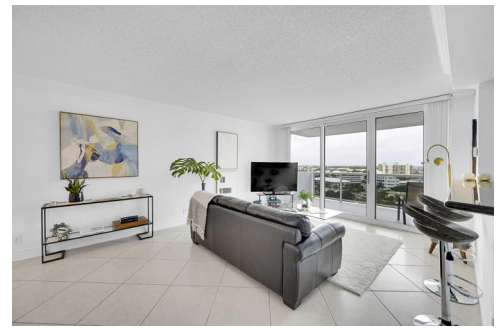

SPACIOUS 1/1 WITH WONDERFUL VIEWS. WALK TO LAUDERDALE BEACH.

Condominium

900 SQFT

1 Bed

1 Baths

Frank Blanco
407-375-5303
francis.blanco@cbrealty.com

Scan code
for more
property
details