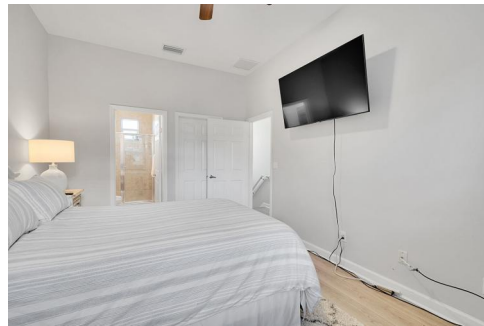

2333 Vintage Drive
Lighthouse Point, FL 33064
COMMUNITY: Vintage at Lighthouse Point

MLS # F10466551

 Townhouse  1600 SQFT  2 Beds  2/1 Baths  2 Car

Melissa Fink
954-579-7599
melissafinkrealestate@gmail.com