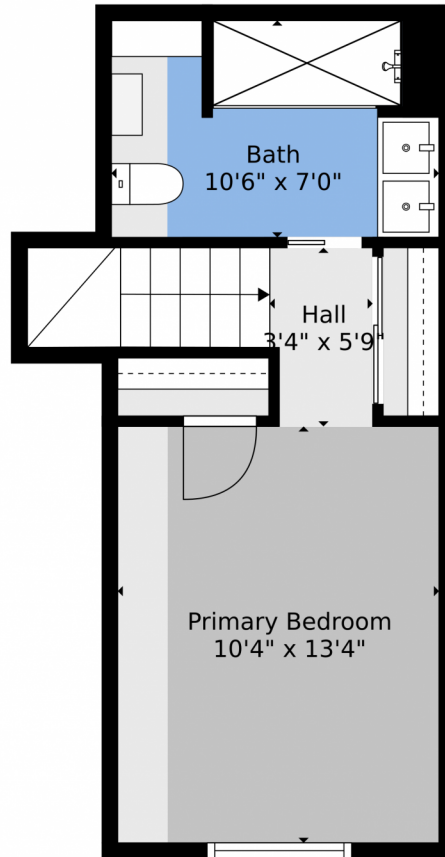

TOTAL: 1176 sq. ft
BELOW GROUND: 0 sq. ft, FLOOR 2: 929 sq. ft, FLOOR 3: 247 sq. ft
EXCLUDED AREAS: ROOM: 117 sq. ft, BASEMENT: 326 sq. ft, PORCH: 114 sq. ft,
PATIO: 294 sq. ft, LOW CEILING: 37 sq. ft

Disclaimer: Sizes and Dimensions are Approximate, Actual May Vary.

Taylor Haas
303-665-7368
taylorh@coloradorpm.com
<https://www.coloradorpm.com/available-rental-properties-denver>