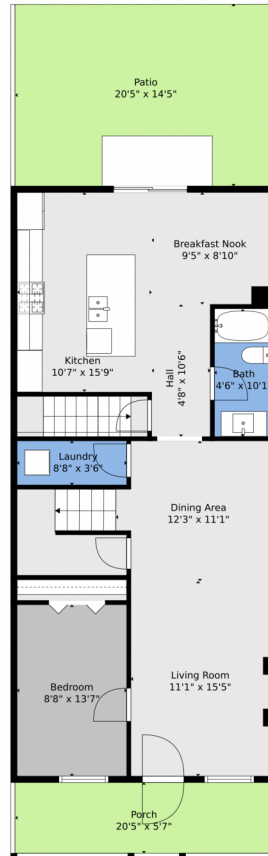

TOTAL: 1176 sq. ft
BELOW GROUND: 0 sq. ft, FLOOR 2: 929 sq. ft, FLOOR 3: 247 sq. ft
EXCLUDED AREAS: ROOM: 117 sq. ft, BASEMENT: 326 sq. ft, PORCH: 114 sq. ft,
PATIO: 294 sq. ft, LOW CEILING: 37 sq. ft

Disclaimer: Sizes and Dimensions are Approximate, Actual May Vary.

Taylor Haas
303-665-7368
taylorh@coloradorpm.com
<https://www.coloradorpm.com/available-rental-properties-denver>