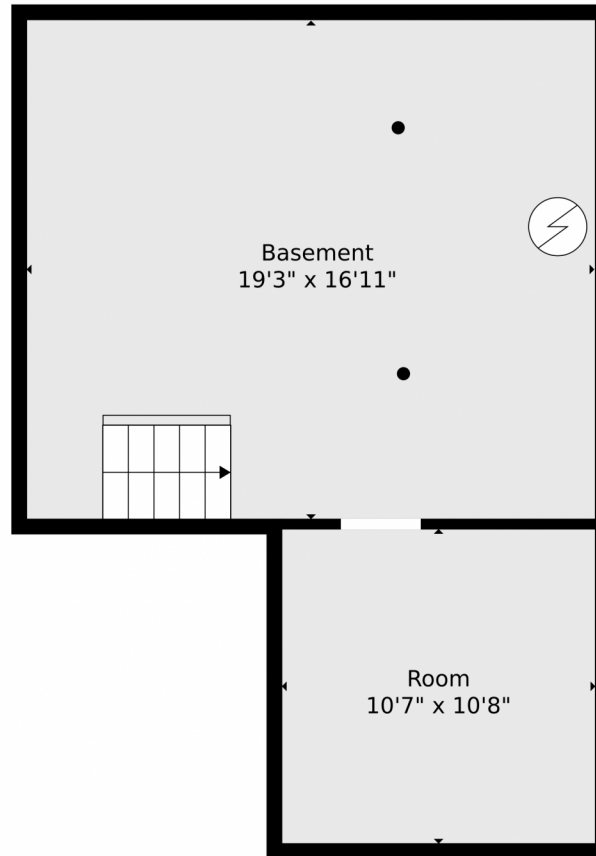

TOTAL: 1176 sq. ft
BELOW GROUND: 0 sq. ft, FLOOR 2: 929 sq. ft, FLOOR 3: 247 sq. ft
EXCLUDED AREAS: ROOM: 117 sq. ft, BASEMENT: 326 sq. ft, PORCH: 114 sq. ft,
PATIO: 294 sq. ft, LOW CEILING: 37 sq. ft

Disclaimer: Sizes and Dimensions are Approximate, Actual May Vary.

Taylor Haas
303-665-7368
taylorh@coloradorp.com
<https://www.coloradorp.com/available-rental-properties-denver>