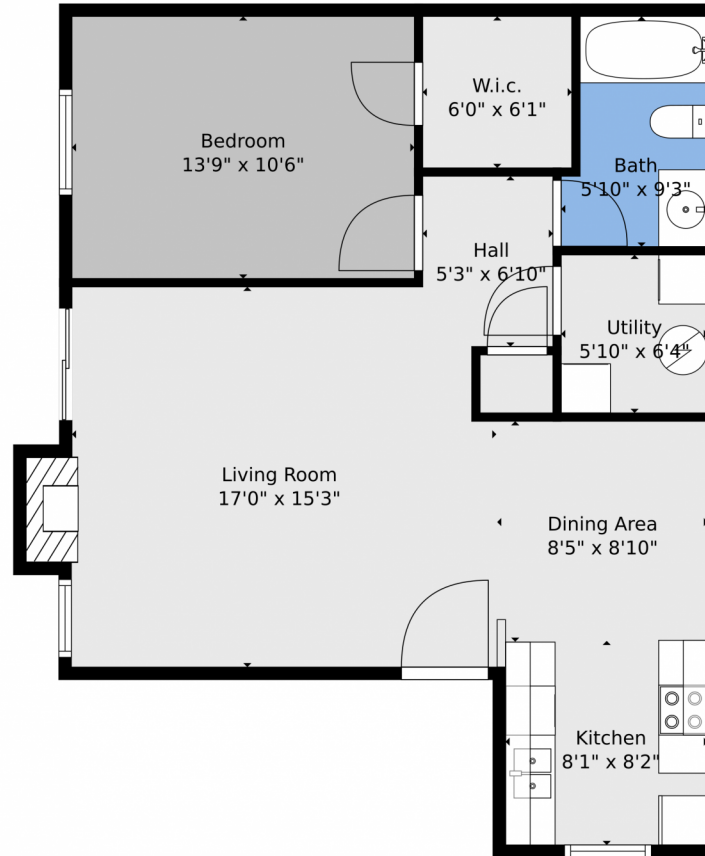

TOTAL: 724 sq. ft
FLOOR 1: 724 sq. ft
EXCLUDED AREAS: FIREPLACE: 9 sq. ft

Disclaimer: Sizes and Dimensions are Approximate, Actual May Vary.

Taylor Haas
303-665-7368
taylorh@coloradorpm.com
<https://www.coloradorpm.com/available-rental-properties-denver>