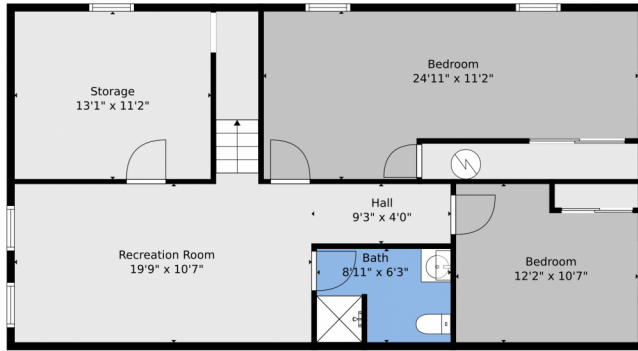

5565 South Delaware Street #5571, Littleton, CO 80120 – floorplan_all_0

Floor 1