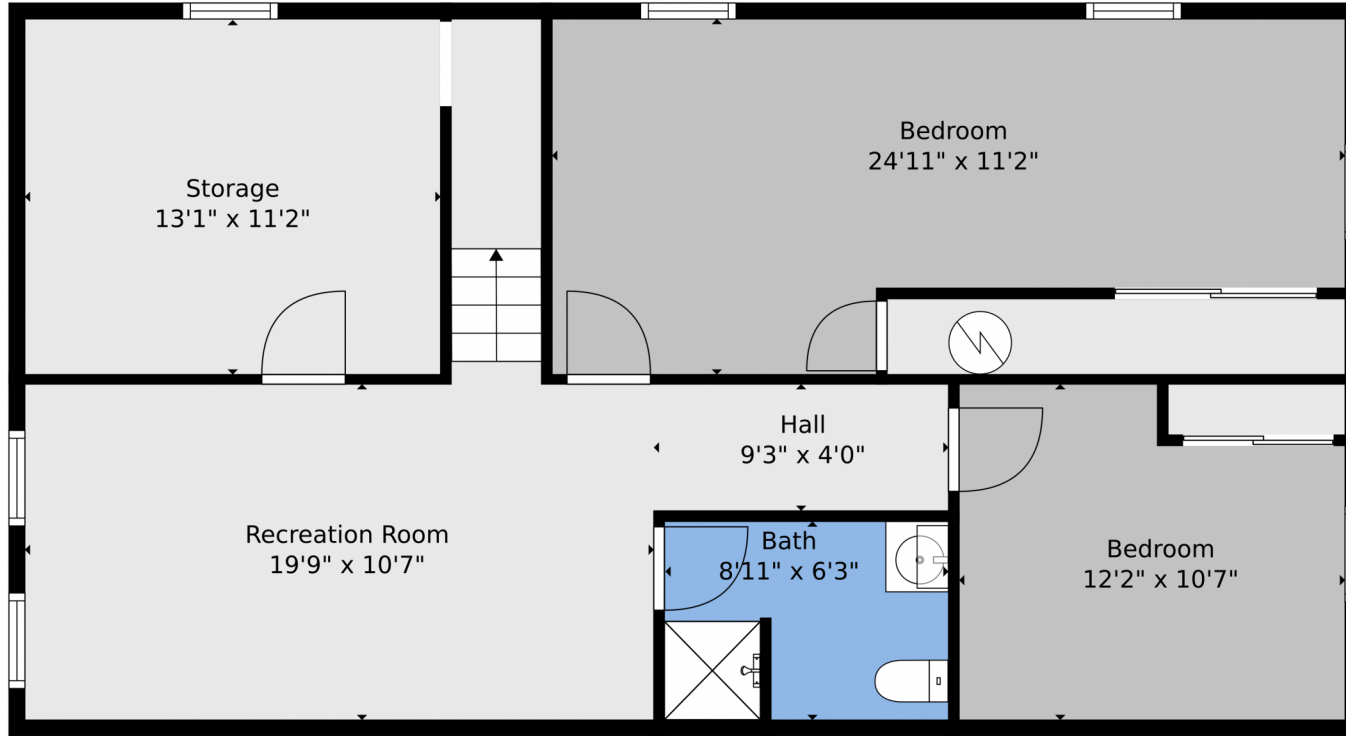

TOTAL: 1732 sq. ft
FLOOR 1: 771 sq. ft, FLOOR 2: 961 sq. ft
EXCLUDED AREAS: STORAGE: 146 sq. ft

Disclaimer: Sizes and Dimensions are Approximate, Actual May Vary.

Taylor Haas
303-665-7368
taylorh@coloradorpm.com
<https://www.coloradorpm.com/available-rental-properties-denver>