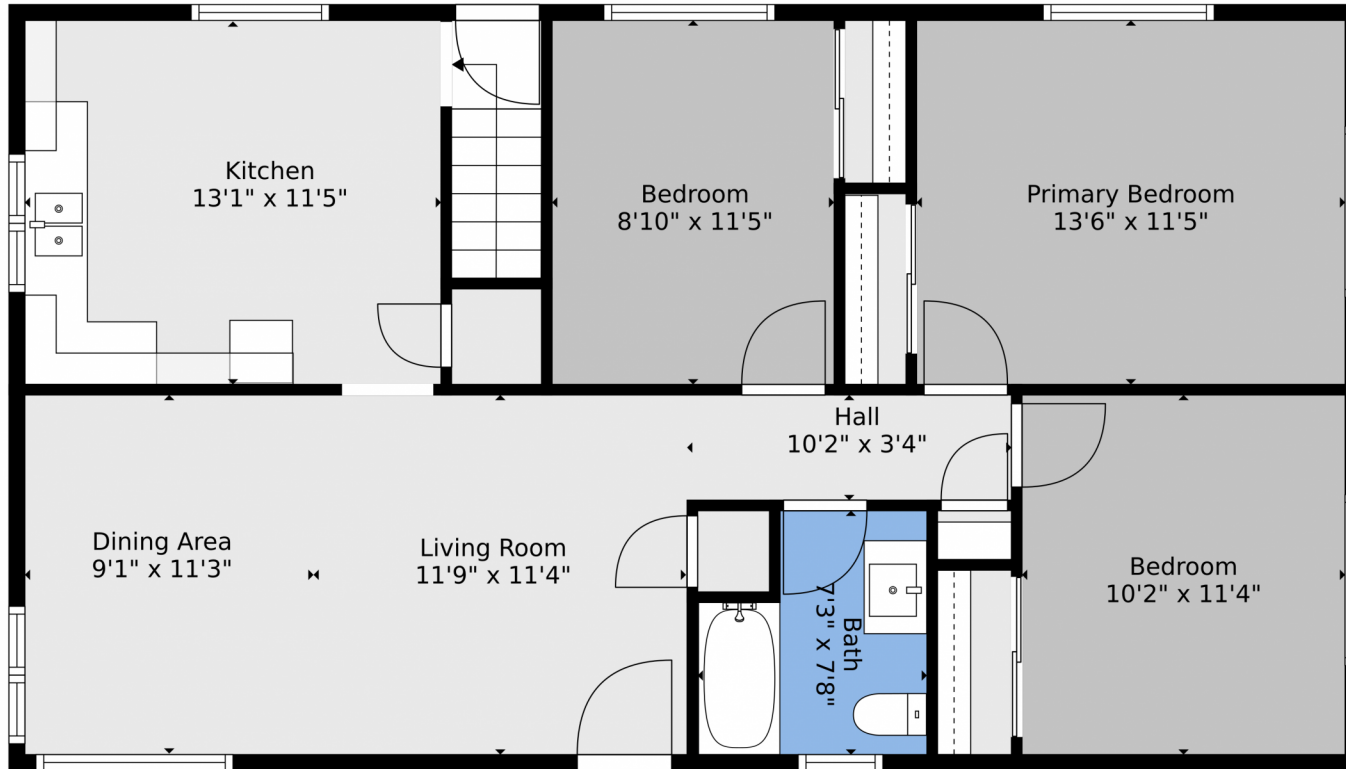

TOTAL: 1732 sq. ft
FLOOR 1: 771 sq. ft, FLOOR 2: 961 sq. ft
EXCLUDED AREAS: STORAGE: 146 sq. ft

Disclaimer: Sizes and Dimensions are Approximate, Actual May Vary.

Taylor Haas
303-665-7368
taylorh@coloradorpm.com
<https://www.coloradorpm.com/available-rental-properties-denver>