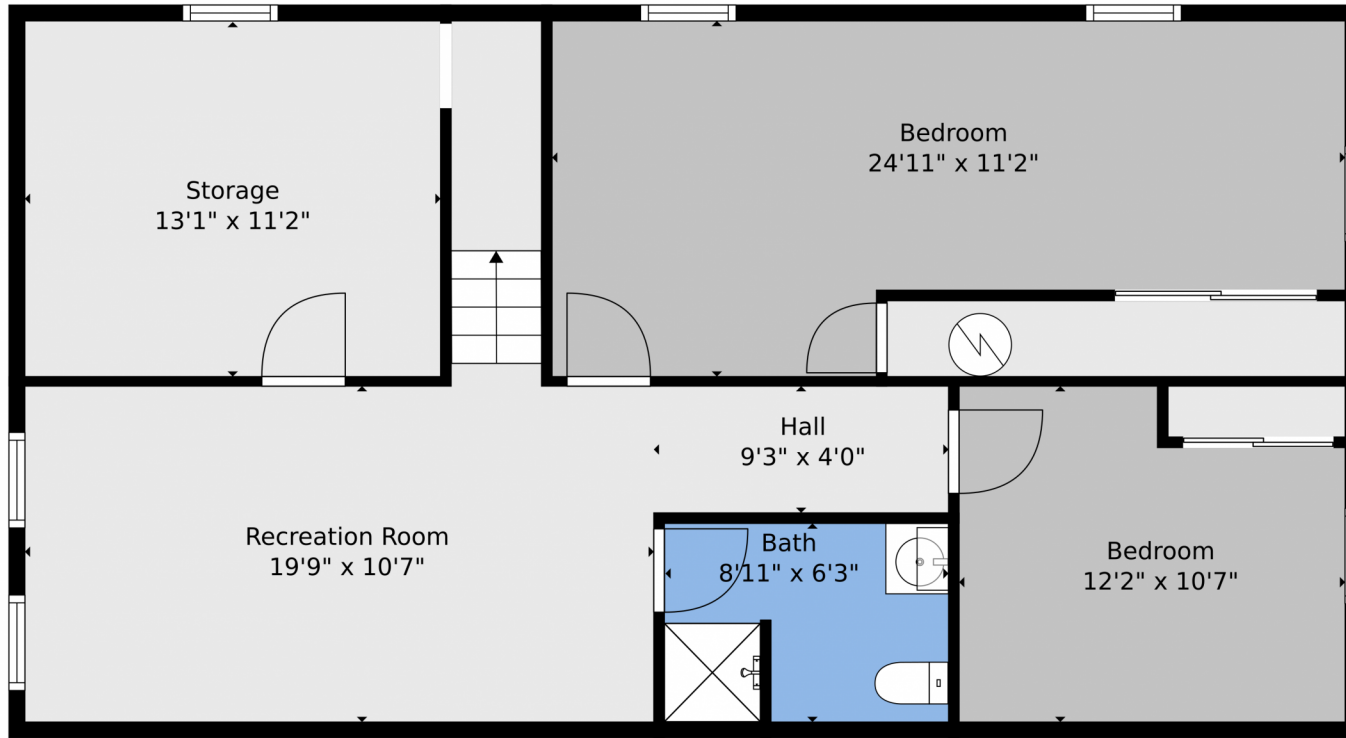

TOTAL: 1732 sq. ft
FLOOR 1: 771 sq. ft, FLOOR 2: 961 sq. ft
EXCLUDED AREAS: STORAGE: 146 sq. ft

Disclaimer: Sizes and Dimensions are Approximate, Actual May Vary.

Taylor Haas
303-665-7368
taylorh@coloradorpm.com
<https://www.coloradorpm.com/available-rental-properties-denver>