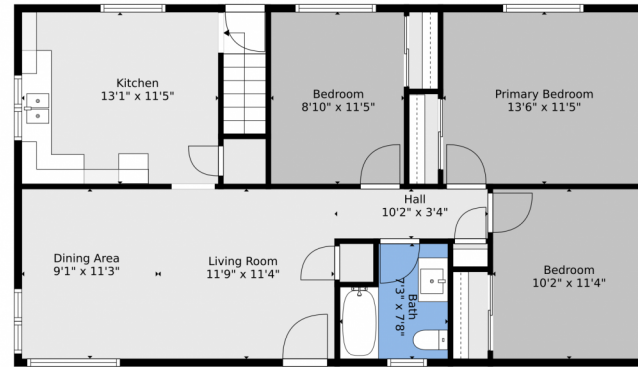

Floor 2

TOTAL: 1732 sq. ft
FLOOR 1: 771 sq. ft, FLOOR 2: 961 sq. ft
EXCLUDED AREAS: STORAGE: 146 sq. ft

Disclaimer: Sizes and Dimensions are Approximate, Actual May Vary.

Taylor Haas
303-665-7368
taylorh@coloradorpm.com
<https://www.coloradorpm.com/available-rental-properties-denver>