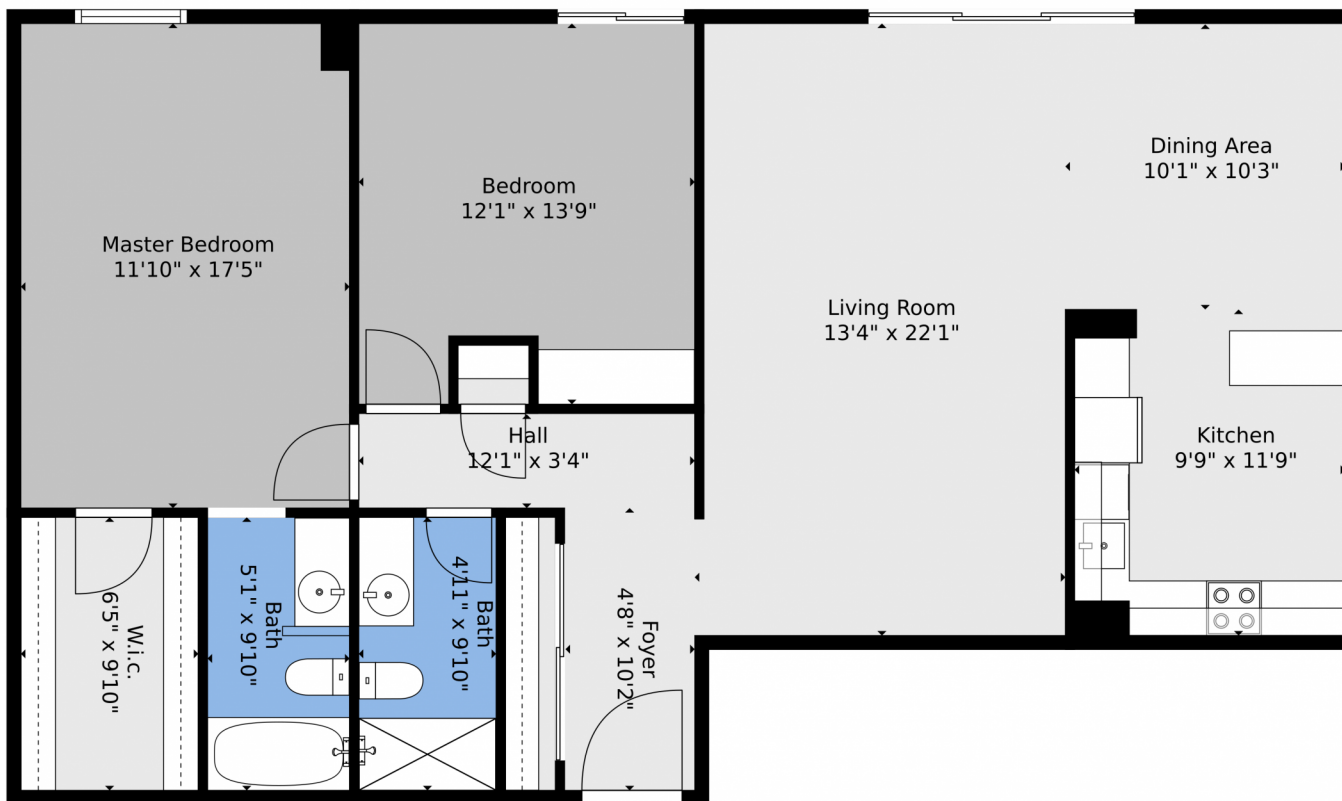

TOTAL: 1188 sq. ft
FLOOR 1: 1188 sq. ft

Disclaimer: Sizes and Dimensions are Approximate, Actual May Vary.

Jason Cassidy
720-220-6964
jason@coloradorpm.com