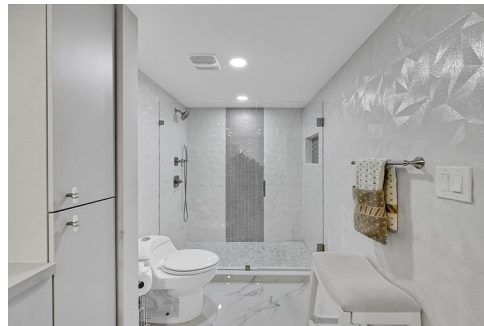

3502 Bimini Ln
 Coconut Creek, FL 33066
 COMMUNITY: WYNMOOR

MLS
 # F10463358
 PRICE \$369,000

Condominium

1285 SQFT

2 Beds

2 Baths

Wendy Peck
 954-695-1131
 wendypeckrealtor@att.net
<http://www.WynmoorCondos.com>