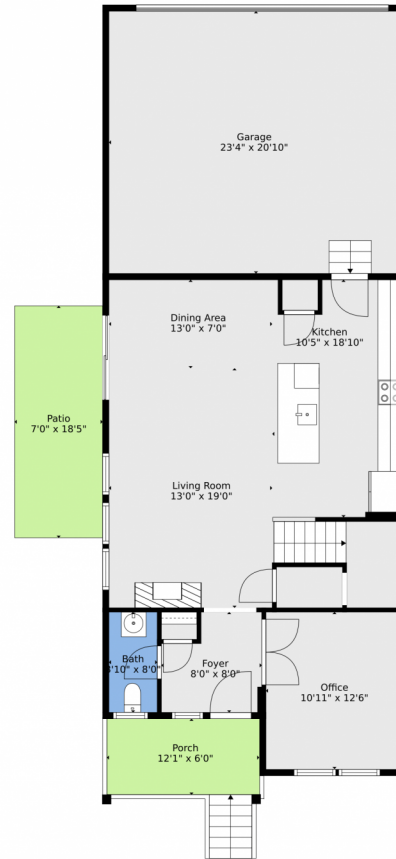

14050 Mock Orange Court, Parker, CO 80134 — Main Level

TOTAL: 1877 sq. ft
FLOOR 1: 853 sq. ft, FLOOR 2: 1024 sq. ft
EXCLUDED AREAS: PATIO: 129 sq. ft, PORCH: 90 sq. ft, GARAGE: 486 sq. ft,
UNDEFINED: 19 sq. ft

Disclaimer: Sizes and Dimensions are Approximate, Actual May Vary.

Heather Hilton
719-243-0094
heathersellsco@gmail.com
<https://www.bluespring-co.com/>