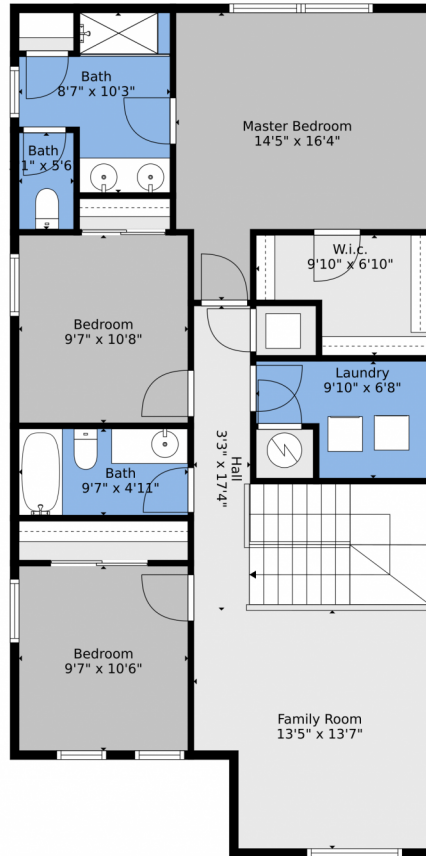

14050 Mock Orange Court, Parker, CO 80134 – 2nd Level

TOTAL: 1877 sq. ft
FLOOR 1: 853 sq. ft, FLOOR 2: 1024 sq. ft
EXCLUDED AREAS: PATIO: 129 sq. ft, PORCH: 90 sq. ft, GARAGE: 486 sq. ft,
UNDEFINED: 19 sq. ft

Disclaimer: Sizes and Dimensions are Approximate, Actual May Vary.

Heather Hilton
719-243-0094
heathersellsco@gmail.com
<https://www.bluespring-co.com/>

Scan code
for more
property
details