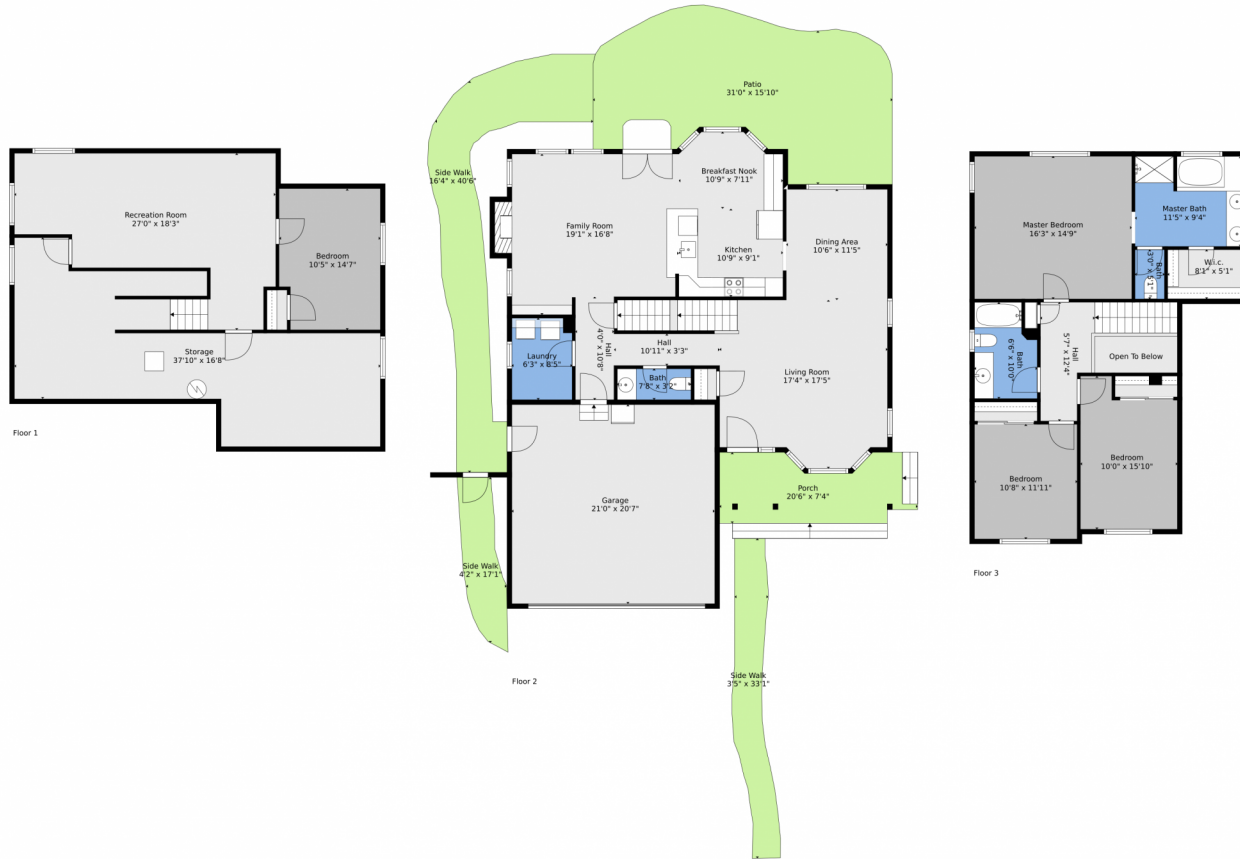

12381 Chateau Creek Court, Parker, CO 80134 – All Levels

TOTAL: 2481 sq. ft
BELOW GROUND: 518 sq. ft, FLOOR 2: 1068 sq. ft, FLOOR 3: 895 sq. ft
EXCLUDED AREAS: STORAGE: 487 sq. ft, GARAGE: 433 sq. ft, PORCH: 156 sq. ft,
PATIO: 421 sq. ft, SIDE WALK: 412 sq. ft, FIREPLACE: 11 sq. ft,
OPEN TO BELOW: 32 sq. ft

Disclaimer: Sizes and Dimensions are Approximate, Actual May Vary.

Kimberly Regen
720-320-0733
kim@blueheartrealty.us

Scan code
for more
property
details