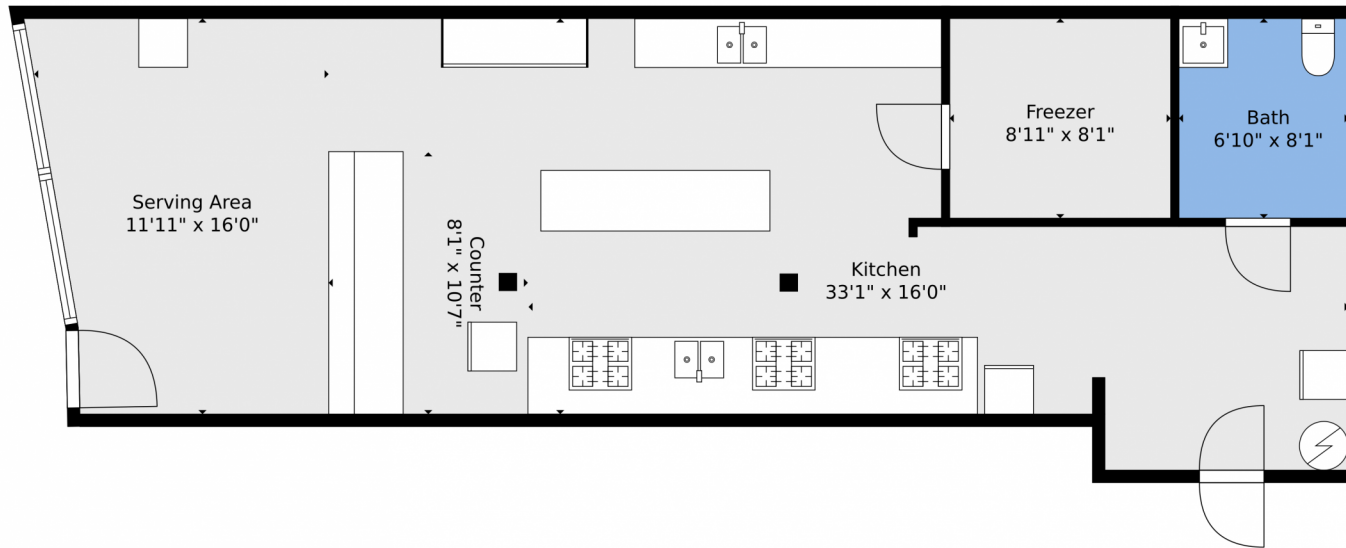

2426 North Federal Highway, Fort Lauderdale, FL 33305 – Main Level

TOTAL: 699 sq. ft
FLOOR 1: 699 sq. ft
EXCLUDED AREAS: FREEZER: 72 sq. ft

Disclaimer: Sizes and Dimensions are Approximate, Actual May Vary.

Thomas (Tom) Bush
615-509-7804
tom@negproperty.com