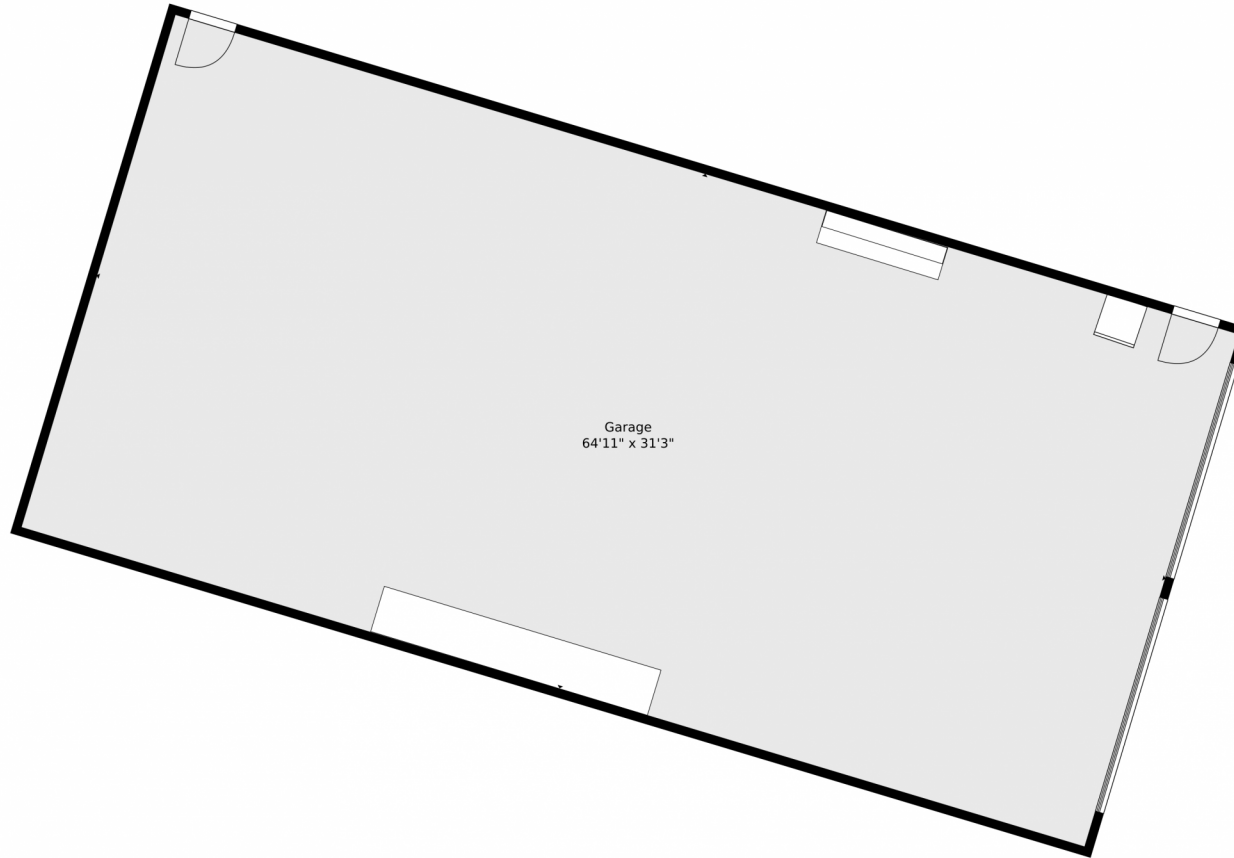

33250 County Road 53, Gill, CO 80624 – Detached Garage

TOTAL: 3206 sq. ft
BELOW GROUND: 1555 sq. ft, FLOOR 2: 1651 sq. ft, FLOOR 3: 0 sq. ft
EXCLUDED AREAS: PATIO: 1355 sq. ft, PORCH: 594 sq. ft, DECK: 592 sq. ft,
GARAGE: 2029 sq. ft

Disclaimer: Sizes and Dimensions are Approximate, Actual May Vary.

Suzanne Ekeler
970-590-4841
suzanne.ekeler@windermere.com