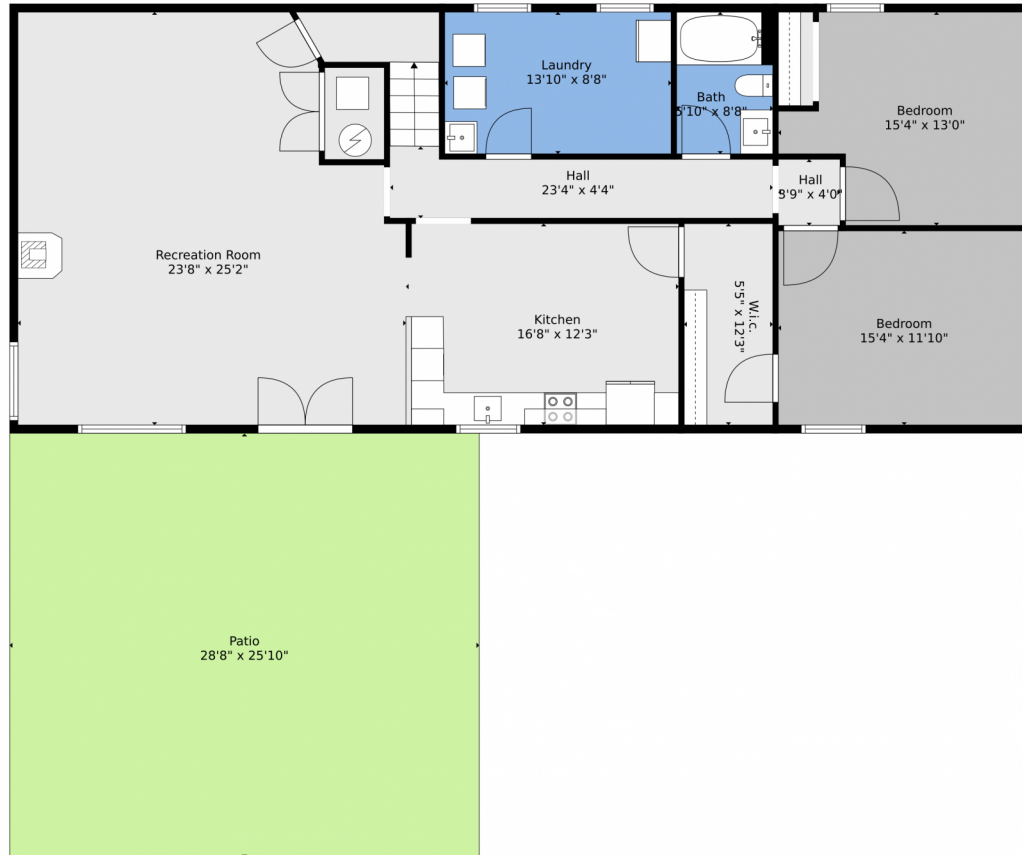

33250 County Road 53, Gill, CO 80624 – Lower Level

TOTAL: 3206 sq. ft
BELOW GROUND: 1555 sq. ft, FLOOR 2: 1651 sq. ft, FLOOR 3: 0 sq. ft
EXCLUDED AREAS: PATIO: 1355 sq. ft, PORCH: 594 sq. ft, DECK: 592 sq. ft,
GARAGE: 2029 sq. ft

Disclaimer: Sizes and Dimensions are Approximate, Actual May Vary.

Suzanne Ekeler
970-590-4841
suzanne.ekeler@windermere.com