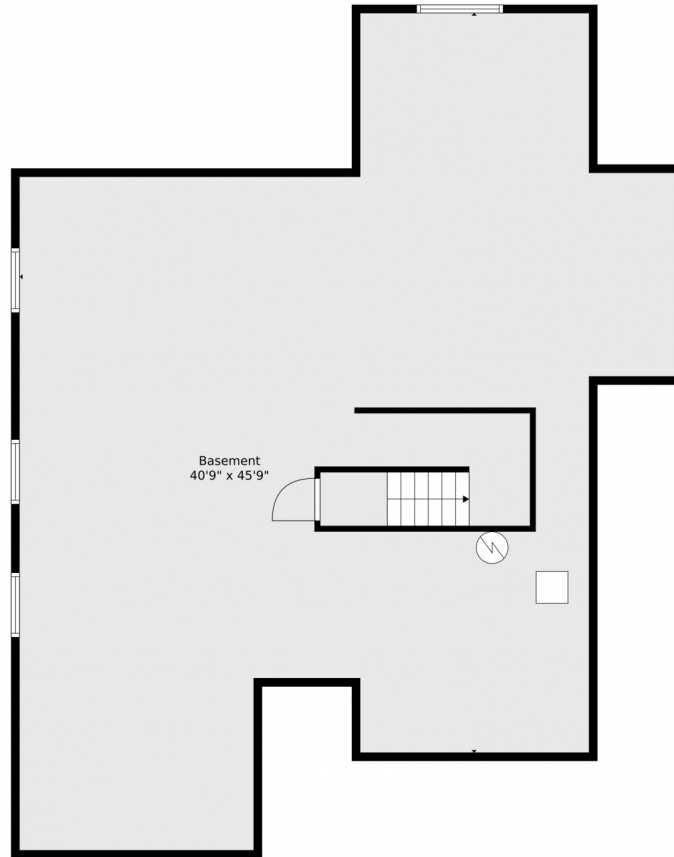

14672 Melco Avenue, Parker, CO 80134 – Basement

TOTAL: 2906 sq. ft
BELOW GROUND: 0 sq. ft, FLOOR 2: 1551 sq. ft, FLOOR 3: 1355 sq. ft
EXCLUDED AREAS: BASEMENT: 1525 sq. ft, GARAGE: 666 sq. ft, PORCH: 65 sq. ft,
PATIO: 814 sq. ft

Disclaimer: Sizes and Dimensions are Approximate, Actual May Vary.

Matt Potter
303-507-0803
mpotterre@gmail.com