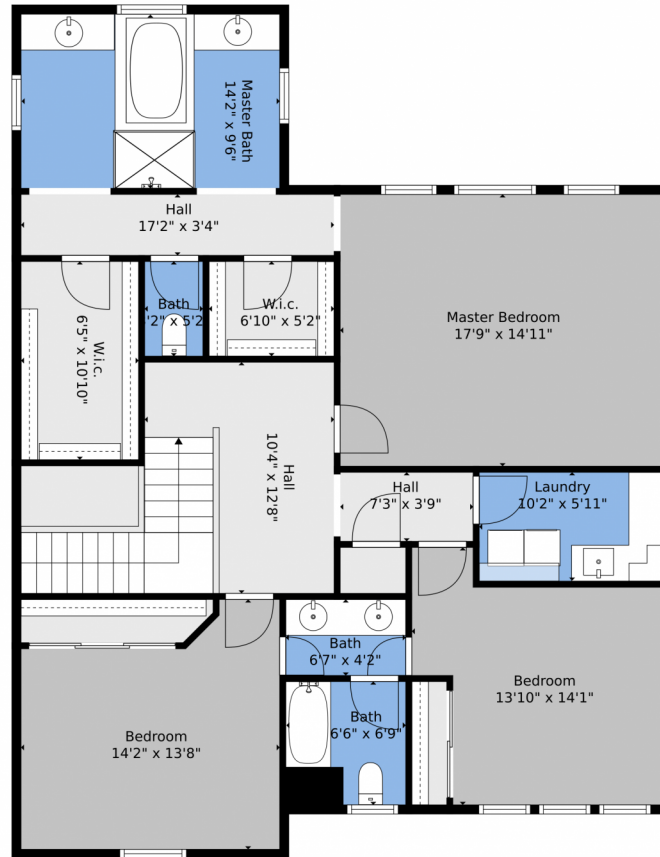

14672 Melco Avenue, Parker, CO 80134 – 2nd Level

TOTAL: 2906 sq. ft
BELOW GROUND: 0 sq. ft, FLOOR 2: 1551 sq. ft, FLOOR 3: 1355 sq. ft
EXCLUDED AREAS: BASEMENT: 1525 sq. ft, GARAGE: 666 sq. ft, PORCH: 65 sq. ft,
PATIO: 814 sq. ft

Disclaimer: Sizes and Dimensions are Approximate, Actual May Vary.

Matt Potter
303-507-0803
mpotterre@gmail.com

Scan code
for more
property
details