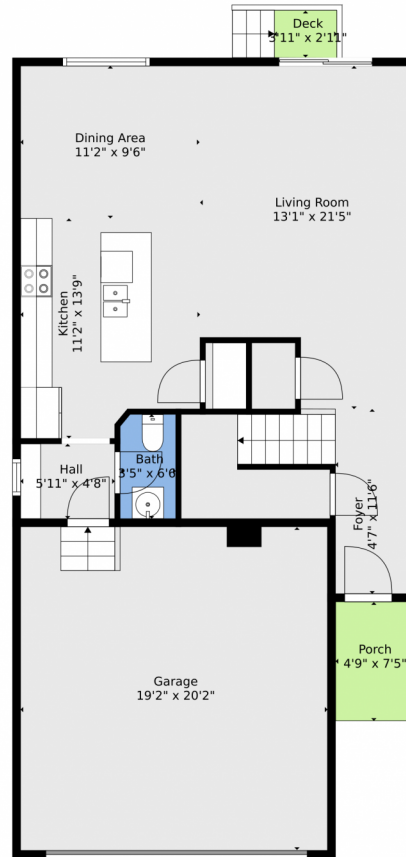

 Single Family

 1916 SQFT

 3 Beds

 2/1 Baths

Taylor Haas
303-665-7368
taylorh@coloradorpm.com
<https://www.coloradorpm.com/available-rental-properties-denver>

TOTAL: 1794 sq. ft
FLOOR 1: 709 sq. ft, FLOOR 2: 1085 sq. ft
EXCLUDED AREAS: GARAGE: 387 sq. ft, DECK: 12 sq. ft, PORCH: 36 sq. ft
Floor Plan Created By V1photos.com, Measurements Deamed Highly Reliable But Not Guaranteed.

TOTAL: 1794 sq. ft
FLOOR 1: 709 sq. ft, FLOOR 2: 1085 sq. ft
EXCLUDED AREAS: GARAGE: 387 sq. ft, DECK: 12 sq. ft, PORCH: 36 sq. ft
Floor Plan Created By V1photos.com, Measurements Deamed Highly Reliable But Not Guaranteed.