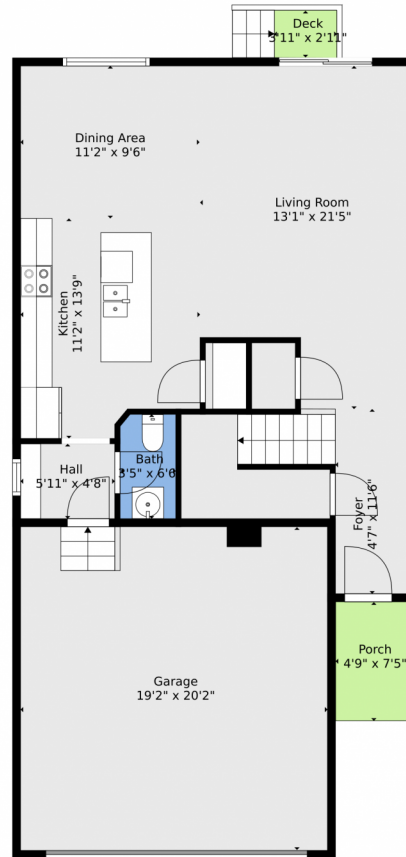

 Single Family

 1916 SQFT

 3 Beds

 2/1 Baths

Taylor Haas
303-665-7368
taylorh@coloradorpm.com
<https://www.coloradorpm.com/available-rental-properties-denver>

TOTAL: 1794 sq. ft
FLOOR 1: 709 sq. ft, FLOOR 2: 1085 sq. ft
EXCLUDED AREAS: GARAGE: 387 sq. ft, DECK: 12 sq. ft, PORCH: 36 sq. ft
Floor Plan Created By V1photos.com, Measurements Deamed Highly Reliable But Not Guaranteed.

Disclaimer: Sizes and Dimensions are Approximate, Actual May Vary.

Taylor Haas
303-665-7368
taylorh@coloradorpm.com
<https://www.coloradorpm.com/available-rental-properties-denver>

TOTAL: 1794 sq. ft
FLOOR 1: 709 sq. ft, FLOOR 2: 1085 sq. ft
EXCLUDED AREAS: GARAGE: 387 sq. ft, DECK: 12 sq. ft, PORCH: 36 sq. ft
Floor Plan Created By V1photos.com, Measurements Deamed Highly Reliable But Not Guaranteed.

TOTAL: 1794 sq. ft
FLOOR 1: 709 sq. ft, FLOOR 2: 1085 sq. ft
EXCLUDED AREAS: GARAGE: 387 sq. ft, DECK: 12 sq. ft, PORCH: 36 sq. ft
Floor Plan Created By V1photos.com, Measurements Deamed Highly Reliable But Not Guaranteed.