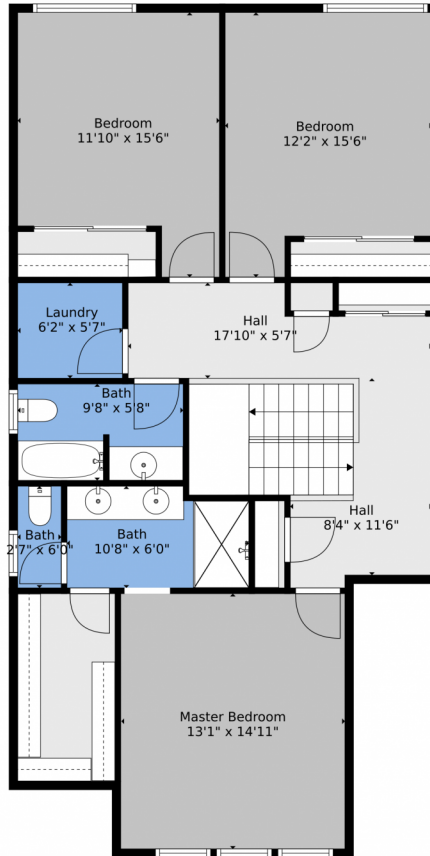

 Single Family

 1916 SQFT

 3 Beds

 2/1 Baths

Taylor Haas
303-665-7368
taylorh@coloradorpm.com
<https://www.coloradorpm.com/available-rental-properties-denver>

TOTAL: 1794 sq. ft
FLOOR 1: 709 sq. ft, FLOOR 2: 1085 sq. ft
EXCLUDED AREAS: GARAGE: 387 sq. ft, DECK: 12 sq. ft, PORCH: 36 sq. ft
Floor Plan Created By V1photos.com, Measurements Deamed Highly Reliable But Not Guaranteed.

Disclaimer: Sizes and Dimensions are Approximate, Actual May Vary.

Taylor Haas
303-665-7368
taylorh@coloradorpm.com
<https://www.coloradorpm.com/available-rental-properties-denver>

TOTAL: 1794 sq. ft
FLOOR 1: 709 sq. ft, FLOOR 2: 1085 sq. ft
EXCLUDED AREAS: GARAGE: 387 sq. ft, DECK: 12 sq. ft, PORCH: 36 sq. ft
Floor Plan Created By V1photos.com, Measurements Deamed Highly Reliable But Not Guaranteed.

TOTAL: 1794 sq. ft
FLOOR 1: 709 sq. ft, FLOOR 2: 1085 sq. ft
EXCLUDED AREAS: GARAGE: 387 sq. ft, DECK: 12 sq. ft, PORCH: 36 sq. ft
Floor Plan Created By V1photos.com, Measurements Deamed Highly Reliable But Not Guaranteed.