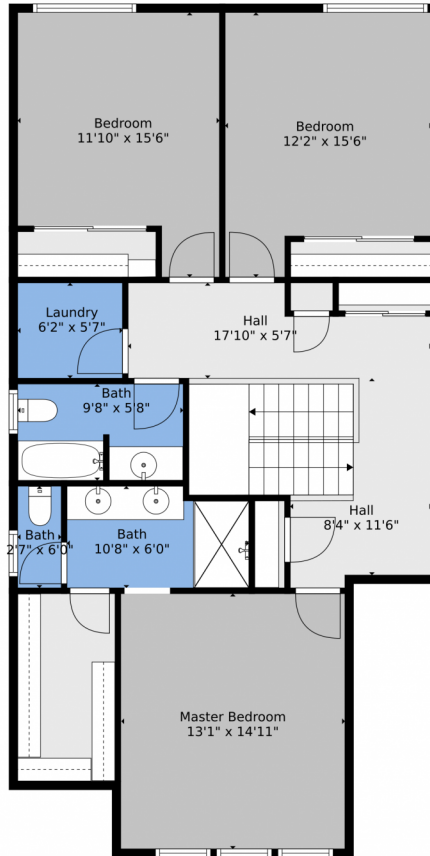

 Single Family

 1916 SQFT

 3 Beds

 2/1 Baths

Taylor Haas
303-665-7368
taylorh@coloradorpm.com
<https://www.coloradorpm.com/available-rental-properties-denver>

TOTAL: 1794 sq. ft
FLOOR 1: 709 sq. ft, FLOOR 2: 1085 sq. ft
EXCLUDED AREAS: GARAGE: 387 sq. ft, DECK: 12 sq. ft, PORCH: 36 sq. ft
Floor Plan Created By V1photos.com, Measurements Deamed Highly Reliable But Not Guaranteed.

TOTAL: 1794 sq. ft
FLOOR 1: 709 sq. ft, FLOOR 2: 1085 sq. ft
EXCLUDED AREAS: GARAGE: 387 sq. ft, DECK: 12 sq. ft, PORCH: 36 sq. ft
Floor Plan Created By V1photos.com, Measurements Deamed Highly Reliable But Not Guaranteed.