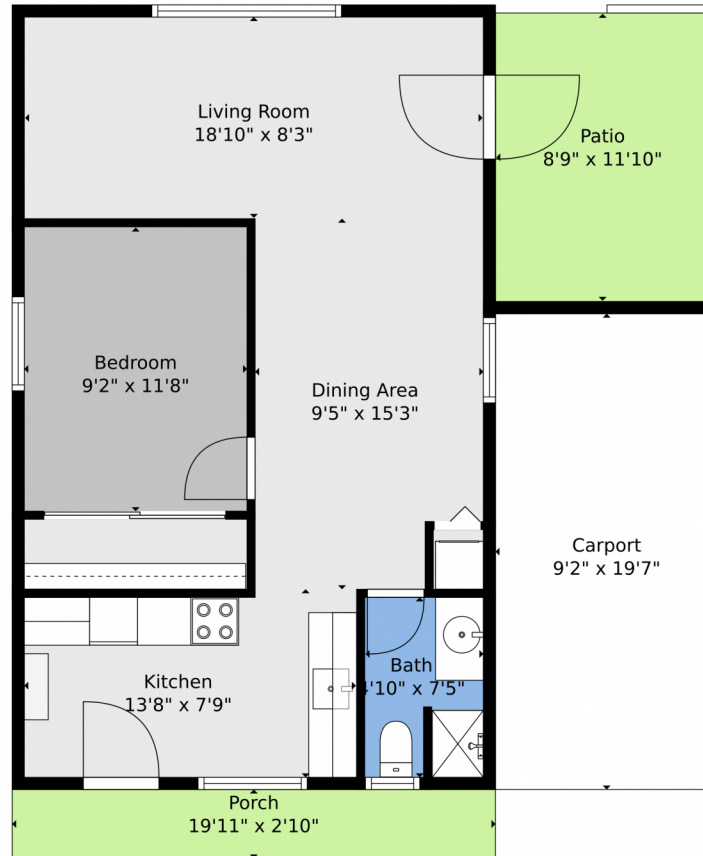

Scan code  
for more  
property  
details

928 1/2 Jefferson Avenue, Louisville, CO 80027 – Main Level

**TOTAL: 593 sq. ft**  
FLOOR 1: 593 sq. ft  
EXCLUDED AREAS: PORCH: 56 sq. ft, PATIO: 105 sq. ft, CARPORT: 179 sq. ft  
Floor Plan Created By V1photos.com, Measurements Deamed Highly Reliable But Not Guaranteed.