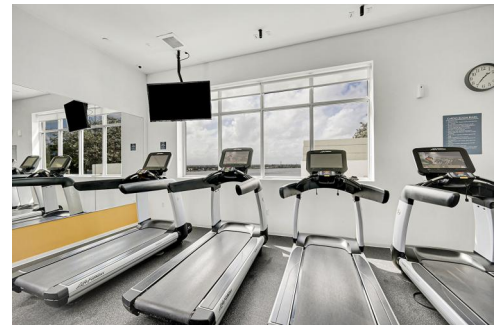

300 South Australian Avenue
West Palm Beach, FL 33401

Condominium

682 SQFT

Mila Snider
561-727-9835
milasniderreal@gmail.com

Scan code
for more
property
details