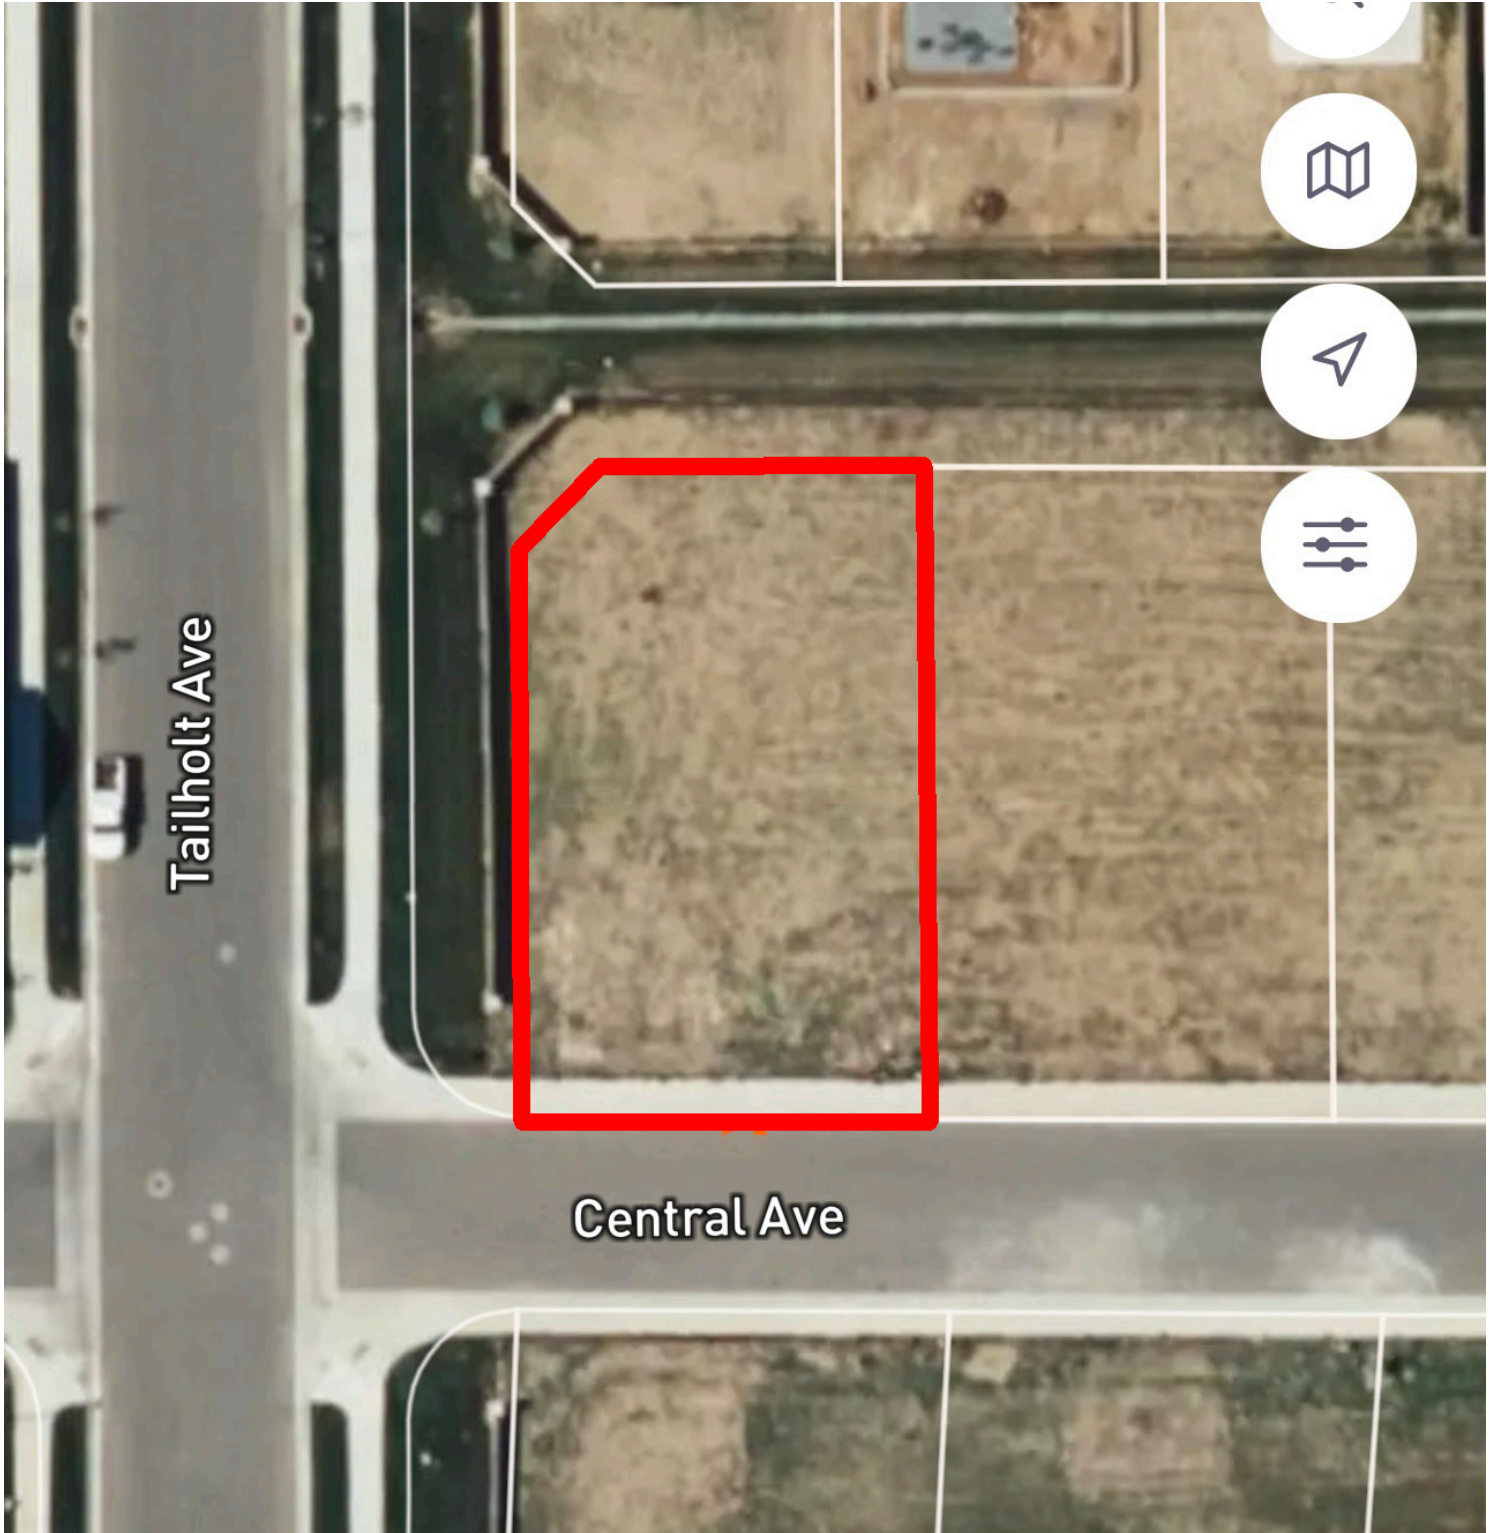

Vacant Land

0.2 Acre

Alexis Foster
970-310-6999
alexisfoster@windermere.com

Scan code
for more
property
details

Disclaimer: Sizes and Dimensions are Approximate, Actual May Vary.

Alexis Foster
970-310-6999
alexisfoster@windermere.com

Scan code
for more
property
details