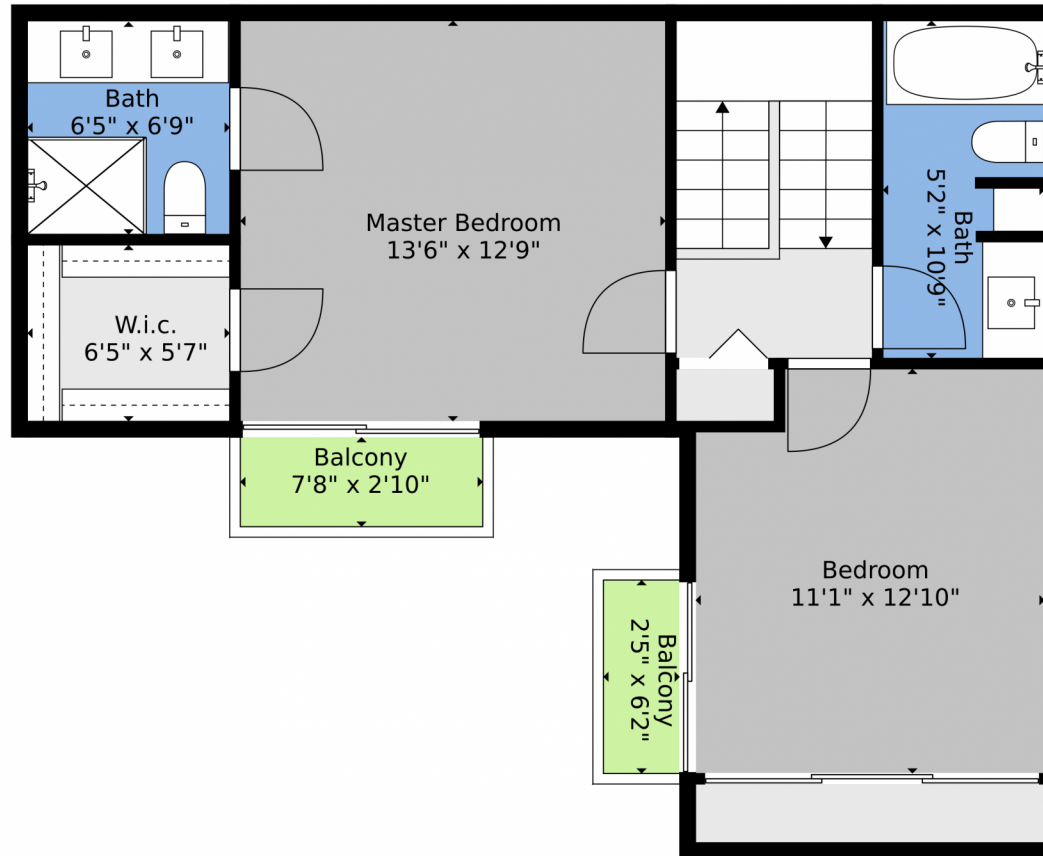

 Townhouse

 1372 SQFT

 2 Beds

 2 Baths

**Christopher Hall**  
954-707-1307  
christopherhall@keyes.com

9861 NW 6TH CT, PLANTATION, FL 33324 – Main Level

**TOTAL: 1121 sq. ft**  
BELOW GROUND: 560 sq. ft, FLOOR 2: 561 sq. ft  
EXCLUDED AREAS: SHED: 21 sq. ft, PORCH: 431 sq. ft, BALCONY: 37 sq. ft  
Floor Plan Created By V1photos.com, Measurements Deamed Highly Reliable But Not Guaranteed.

Disclaimer: Sizes and Dimensions are Approximate, Actual May Vary.

**Christopher Hall**  
954-707-1307  
christopherhall@keyes.com

9861 NW 6TH CT, PLANTATION, FL 33324 – 2nd Level

**TOTAL: 1121 sq. ft**  
BELOW GROUND: 560 sq. ft, FLOOR 2: 561 sq. ft  
EXCLUDED AREAS: SHED: 21 sq. ft, PORCH: 431 sq. ft, BALCONY: 37 sq. ft  
Floor Plan Created By V1photos.com. Measurements Deamed Highly Reliable But Not Guaranteed.

# 9861 NW 6TH CT, PLANTATION, FL 33324 – All Levels

Floor 1

Floor 2

**TOTAL: 1121 sq. ft**  
BELOW GROUND: 560 sq. ft, FLOOR 2: 561 sq. ft  
EXCLUDED AREAS: SHED: 21 sq. ft, PORCH: 431 sq. ft, BALCONY: 37 sq. ft  
Floor Plan Created By V1photos.com, Measurements Deamed Highly Reliable But Not Guaranteed.