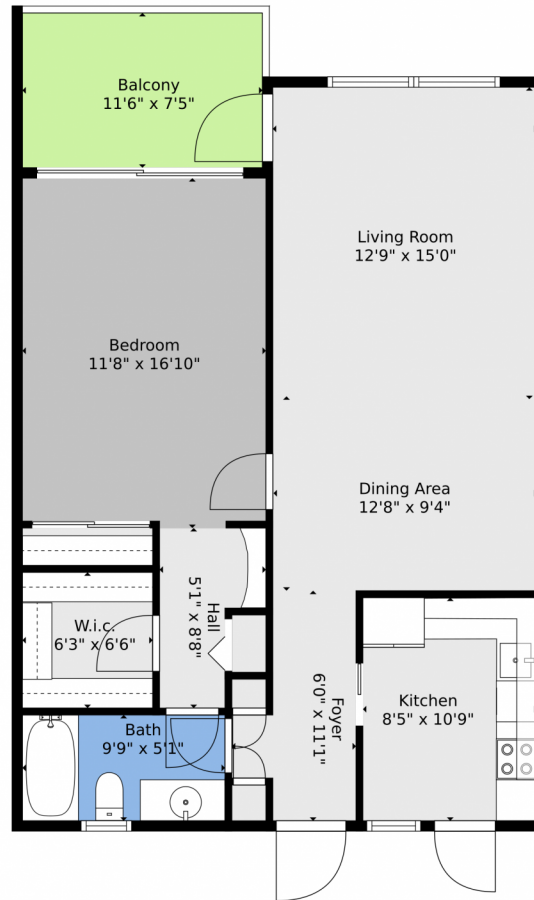

2801 North Palm Aire Drive  
 Pompano Beach, FL 33069  
 COMMUNITY: Palm Aire

Condominium

852 SQFT

1 Bed

1 Baths

**Rachael Barach**  
 954-815-1418  
 rachael@rachaelbarach.com  
<https://www.therachaelbarachgroup.com/>

Scan code  
 for more  
 property  
 details

Floor Plan Created By V1photos.com, Measurements Deamed Highly Reliable, But Not Guaranteed.

Disclaimer: Sizes and Dimensions are Approximate, Actual May Vary.