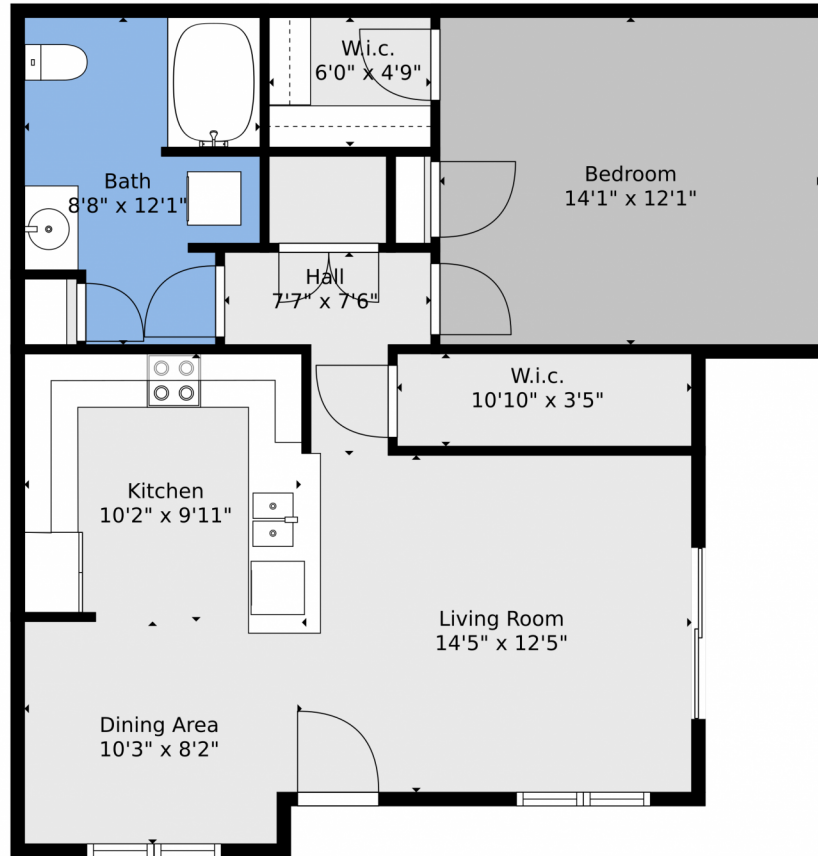

TOTAL: 755 sq. ft
FLOOR 1: 755 sq. ft
EXCLUDED AREAS: LOW CEILING: 25 sq. ft

Disclaimer: Sizes and Dimensions are Approximate, Actual May Vary.

Taylor Haas
303-665-7368
taylorh@coloradorpm.com
<https://www.coloradorpm.com/available-rental-properties-denver>