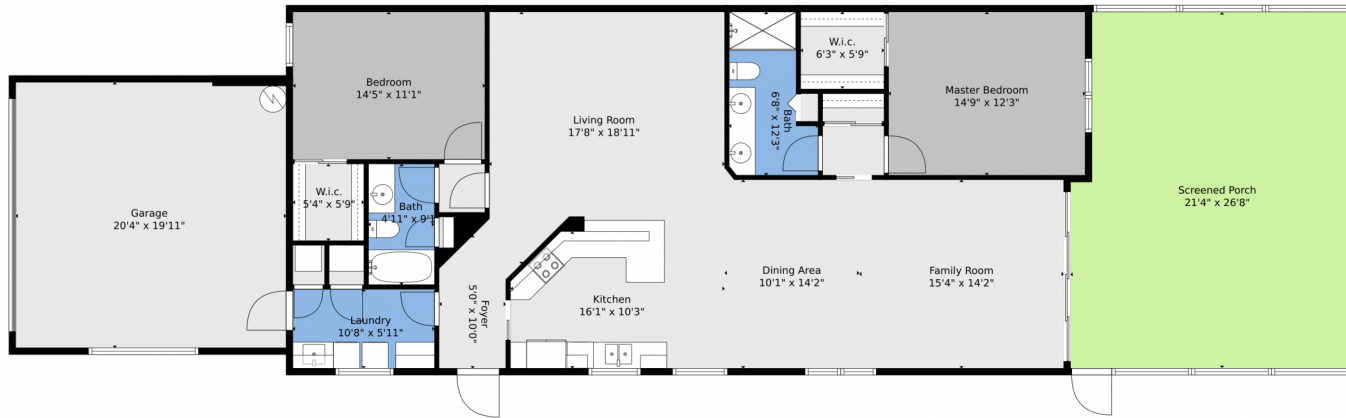

TOTAL: 1571 sq. ft
FLOOR 1: 1571 sq. ft
EXCLUDED AREAS: SCREENED PORCH: 550 sq. ft, GARAGE: 405 sq. ft

Disclaimer: Sizes and Dimensions are Approximate, Actual May Vary.

Kelley Bragg, PA
772-370-9705
kbragg927@gmail.com