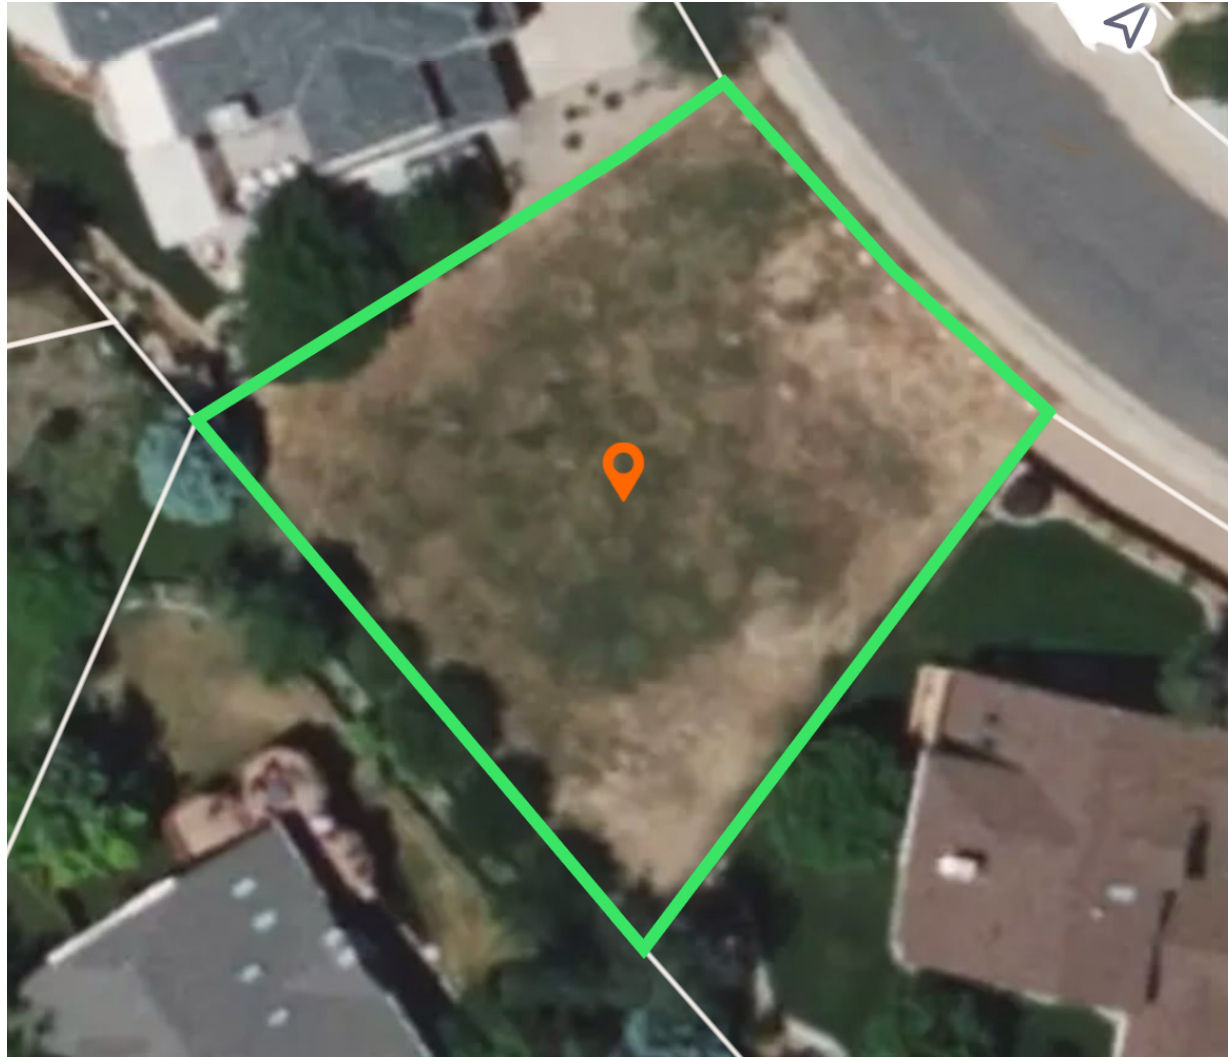

Vacant Land

0.21 Acre

David Geppert
720-339-0548
david.geppert@kw.com

Scan code
for more
property
details

Disclaimer: Sizes and Dimensions are Approximate, Actual May Vary.

David Geppert
720-339-0548
david.geppert@kw.com

Scan code
for more
property
details