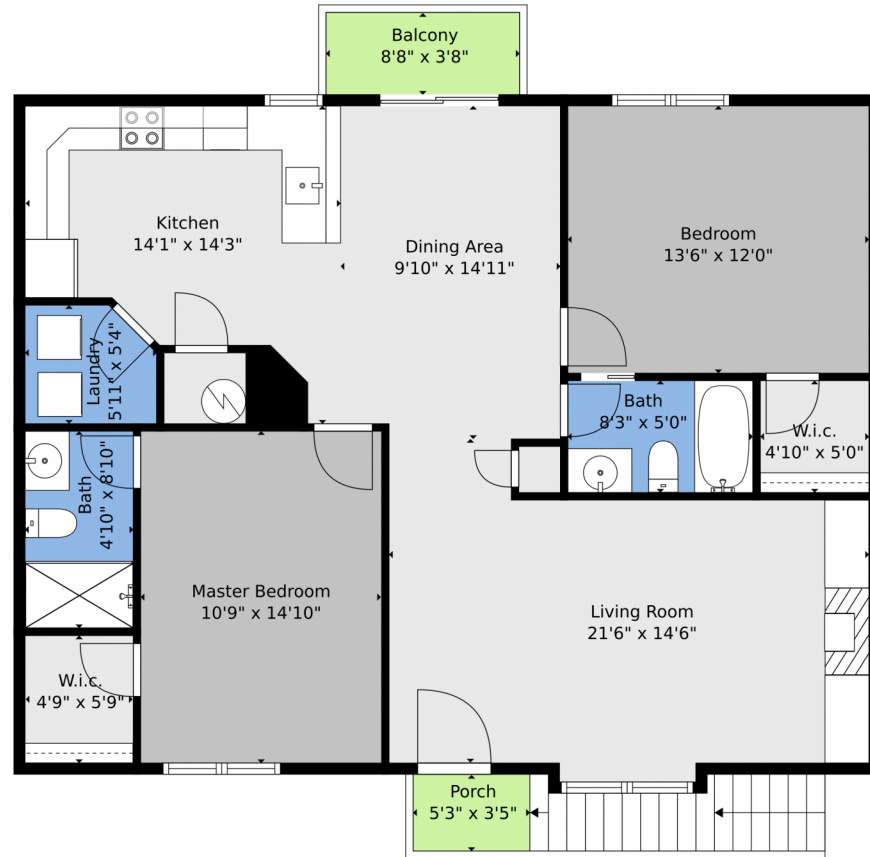

431 Kitfield View, Colorado Springs, CO 80916 – floorplan_single_0

TOTAL: 1120 sq. ft
FLOOR 1: 1120 sq. ft
EXCLUDED AREAS: BALCONY: 32 sq. ft, PORCH: 18 sq. ft

Disclaimer: Sizes and Dimensions are Approximate, Actual May Vary.

Taylor Haas

303-665-7368

taylorh@coloradorpm.com

<https://www.coloradorpm.com/available-rental-properties-denver>

Scan code
for more
property
details