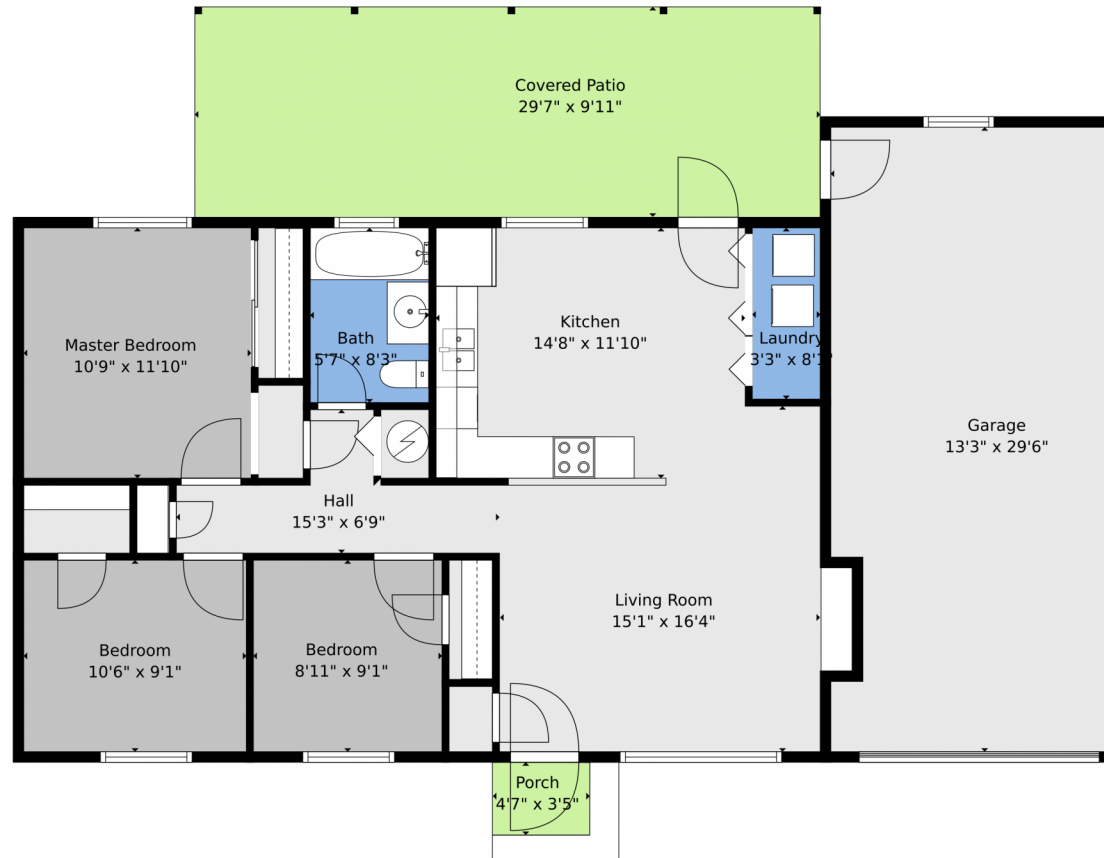

7325 West Oregon Drive
Lakewood, CO 80232

Single Family

1033 SQFT

Danielle Marcus

303-669-7974

danielle@themarkusteam.com

<https://www.themarkusteam.com>

Scan code
for more
property
details

TOTAL: 942 sq. ft
FLOOR 1: 942 sq. ft
EXCLUDED AREAS: GARAGE: 381 sq. ft, PORCH: 16 sq. ft, COVERED PATIO: 294 sq. ft
Floor Plan Created By V1photos.com, Measurements Deamed Highly Reliable But Not Guaranteed.