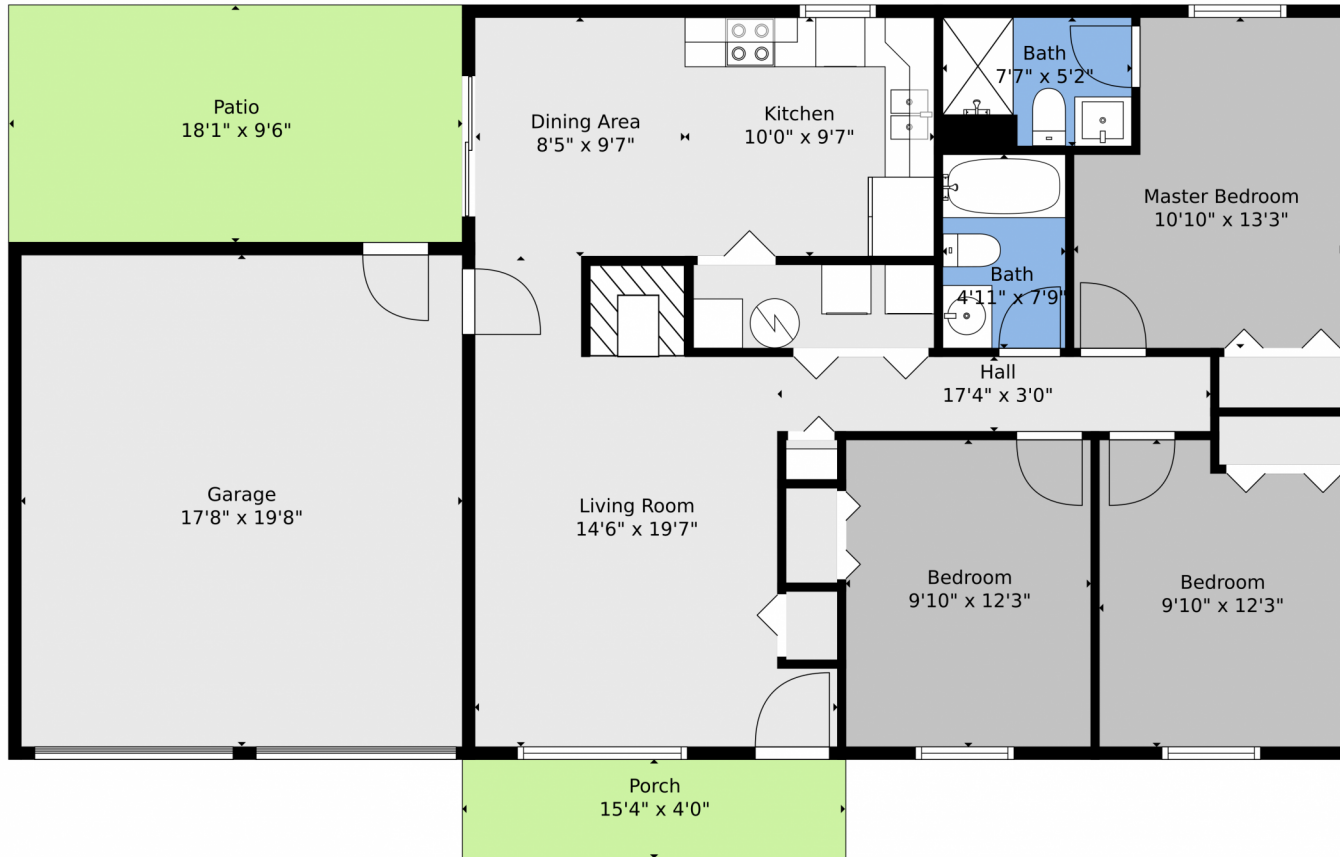


 Single Family

 1059 SQFT

 3 Beds

 1/1 Baths

Taylor Haas
303-665-7368
taylorh@coloradorp.com
<https://www.coloradorp.com/available-rental-properties-denver>

2095 Leoti Drive, Colorado Springs, CO 80915 – Main

TOTAL: 1019 sq. ft
FLOOR 1: 1019 sq. ft
EXCLUDED AREAS: GARAGE: 348 sq. ft, PORCH: 61 sq. ft, PATIO: 173 sq. ft
Floor Plan Created By V1photos.com, Measurements Deamed Highly Reliable But Not Guaranteed.