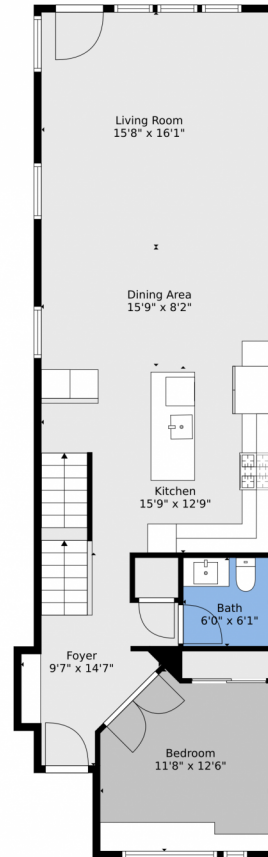

floorplan_all_0

 Single Family

 2740 SQFT

 4 Beds

 3/1 Baths

Taylor Haas
303-665-7368
taylorh@coloradorpm.com
<https://www.coloradorpm.com/available-rental-properties-denver>

TOTAL: 2409 sq. ft
BELOW GROUND: 790 sq. ft, FLOOR 2: 887 sq. ft, FLOOR 3: 732 sq. ft
EXCLUDED AREAS: ELECTRICAL ROOM: 66 sq. ft
Floor Plan Created By V1photos.com, Measurements Deamed Highly Reliable But Not Guaranteed.

Disclaimer: Sizes and Dimensions are Approximate, Actual May Vary.

Taylor Haas
303-665-7368
taylorh@coloradorpm.com
<https://www.coloradorpm.com/available-rental-properties-denver>

TOTAL: 2409 sq. ft
BELOW GROUND: 790 sq. ft, FLOOR 2: 887 sq. ft, FLOOR 3: 732 sq. ft
EXCLUDED AREAS: ELECTRICAL ROOM: 66 sq. ft
Floor Plan Created By V1photos.com, Measurements Deamed Highly Reliable But Not Guaranteed.

TOTAL: 2409 sq. ft
BELOW GROUND: 790 sq. ft, FLOOR 2: 887 sq. ft, FLOOR 3: 732 sq. ft
EXCLUDED AREAS: ELECTRICAL ROOM: 66 sq. ft
Floor Plan Created By V1photos.com, Measurements Deamed Highly Reliable But Not Guaranteed.

Disclaimer: Sizes and Dimensions are Approximate, Actual May Vary.

Taylor Haas
303-665-7368
taylorh@coloradorpm.com
<https://www.coloradorpm.com/available-rental-properties-denver>

TOTAL: 2409 sq. ft
BELOW GROUND: 790 sq. ft, FLOOR 2: 887 sq. ft, FLOOR 3: 732 sq. ft
EXCLUDED AREAS: ELECTRICAL ROOM: 66 sq. ft