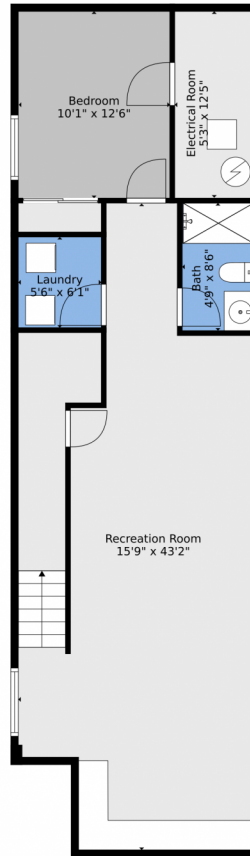

floorplan_all_0

 Single Family

 2740 SQFT

 4 Beds

 3/1 Baths

Taylor Haas
303-665-7368
taylorh@coloradorpm.com
<https://www.coloradorpm.com/available-rental-properties-denver>

TOTAL: 2409 sq. ft
BELOW GROUND: 790 sq. ft, FLOOR 2: 887 sq. ft, FLOOR 3: 732 sq. ft
EXCLUDED AREAS: ELECTRICAL ROOM: 66 sq. ft
Floor Plan Created By V1photos.com, Measurements Deamed Highly Reliable But Not Guaranteed.

Disclaimer: Sizes and Dimensions are Approximate, Actual May Vary.

Taylor Haas
303-665-7368
taylorh@coloradorpm.com
<https://www.coloradorpm.com/available-rental-properties-denver>

TOTAL: 2409 sq. ft
BELOW GROUND: 790 sq. ft, FLOOR 2: 887 sq. ft, FLOOR 3: 732 sq. ft
EXCLUDED AREAS: ELECTRICAL ROOM: 66 sq. ft
Floor Plan Created By V1photos.com, Measurements Deamed Highly Reliable But Not Guaranteed.

TOTAL: 2409 sq. ft
BELOW GROUND: 790 sq. ft, FLOOR 2: 887 sq. ft, FLOOR 3: 732 sq. ft
EXCLUDED AREAS: ELECTRICAL ROOM: 66 sq. ft
Floor Plan Created By V1photos.com, Measurements Deamed Highly Reliable But Not Guaranteed.

Disclaimer: Sizes and Dimensions are Approximate, Actual May Vary.

Taylor Haas
303-665-7368
taylorh@coloradorpm.com
<https://www.coloradorpm.com/available-rental-properties-denver>

TOTAL: 2409 sq. ft
BELOW GROUND: 790 sq. ft, FLOOR 2: 887 sq. ft, FLOOR 3: 732 sq. ft
EXCLUDED AREAS: ELECTRICAL ROOM: 66 sq. ft