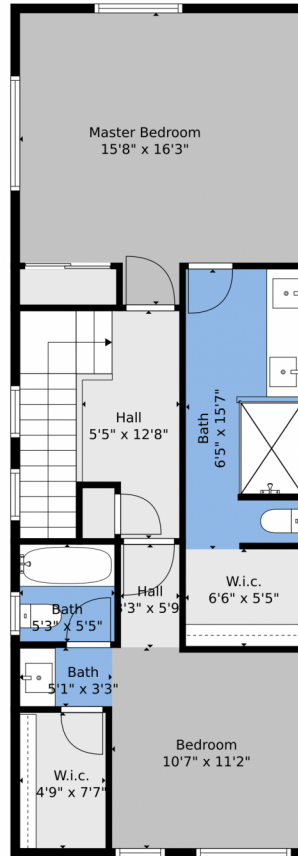

floorplan_all_0

 Single Family

 2740 SQFT

 4 Beds

 3/1 Baths

Taylor Haas
303-665-7368
taylorh@coloradorpm.com
<https://www.coloradorpm.com/available-rental-properties-denver>

TOTAL: 2409 sq. ft
BELOW GROUND: 790 sq. ft, FLOOR 2: 887 sq. ft, FLOOR 3: 732 sq. ft
EXCLUDED AREAS: ELECTRICAL ROOM: 66 sq. ft
Floor Plan Created By V1photos.com, Measurements Deamed Highly Reliable But Not Guaranteed.

Disclaimer: Sizes and Dimensions are Approximate, Actual May Vary.

Taylor Haas
303-665-7368
taylorh@coloradorpm.com
<https://www.coloradorpm.com/available-rental-properties-denver>

TOTAL: 2409 sq. ft
BELOW GROUND: 790 sq. ft, FLOOR 2: 887 sq. ft, FLOOR 3: 732 sq. ft
EXCLUDED AREAS: ELECTRICAL ROOM: 66 sq. ft
Floor Plan Created By V1photos.com, Measurements Deamed Highly Reliable But Not Guaranteed.

TOTAL: 2409 sq. ft
BELOW GROUND: 790 sq. ft, FLOOR 2: 887 sq. ft, FLOOR 3: 732 sq. ft
EXCLUDED AREAS: ELECTRICAL ROOM: 66 sq. ft
Floor Plan Created By V1photos.com, Measurements Deamed Highly Reliable But Not Guaranteed.

Disclaimer: Sizes and Dimensions are Approximate, Actual May Vary.

Taylor Haas
303-665-7368
taylorh@coloradorpm.com
<https://www.coloradorpm.com/available-rental-properties-denver>

TOTAL: 2409 sq. ft
BELOW GROUND: 790 sq. ft, FLOOR 2: 887 sq. ft, FLOOR 3: 732 sq. ft
EXCLUDED AREAS: ELECTRICAL ROOM: 66 sq. ft