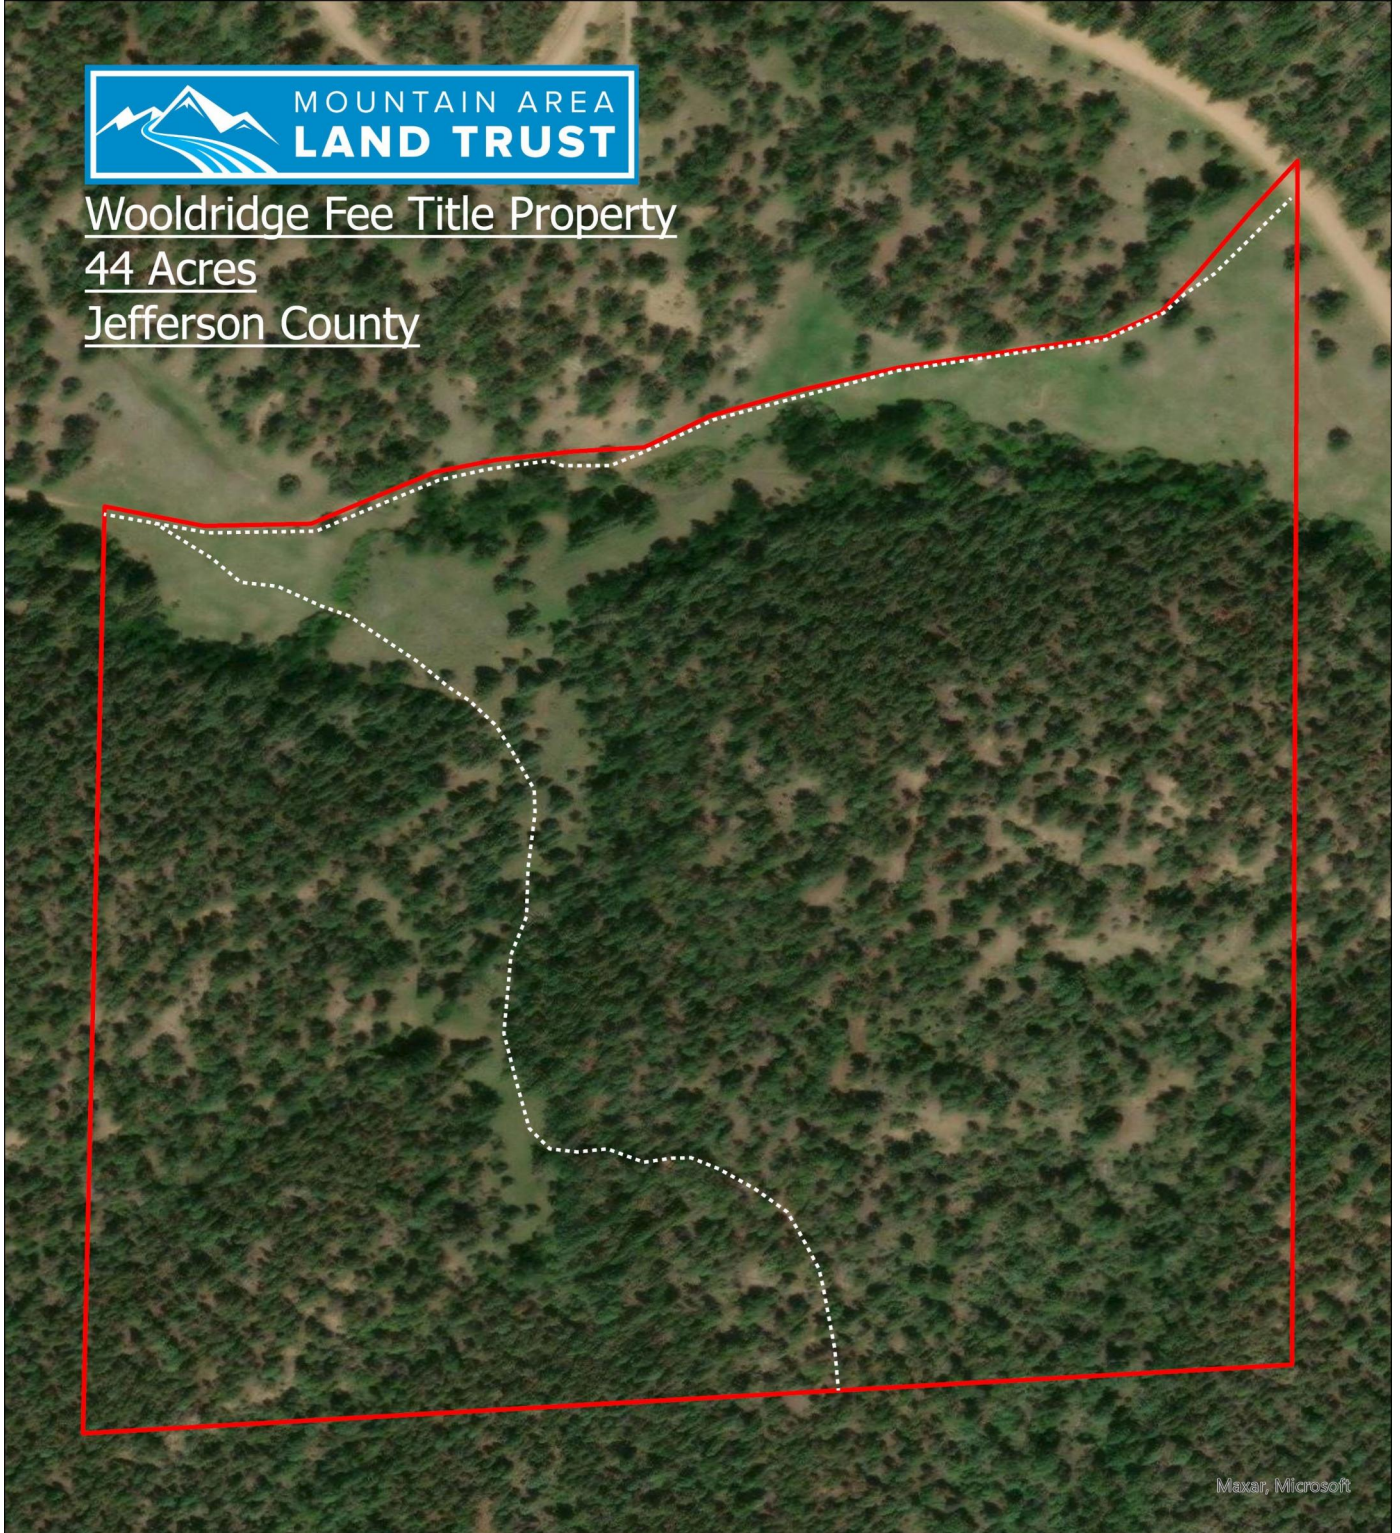

Vacant Land

1916642 SQFT

44 Acre

Pandora & John Erlandson
303-888-6298
pandora@pandorajohnproperties.com
<https://www.pandorajohnproperties.com>

Scan code
for more
property
details

Wooldridge Fee Title Property
44 Acres
Jefferson County

Maxar, Microsoft

Disclaimer: Sizes and Dimensions are Approximate, Actual May Vary.

Pandora & John Erlandson
303-888-6298
pandora@pandorajohnproperties.com
<https://www.pandorajohnproperties.com>

Scan code
for more
property
details