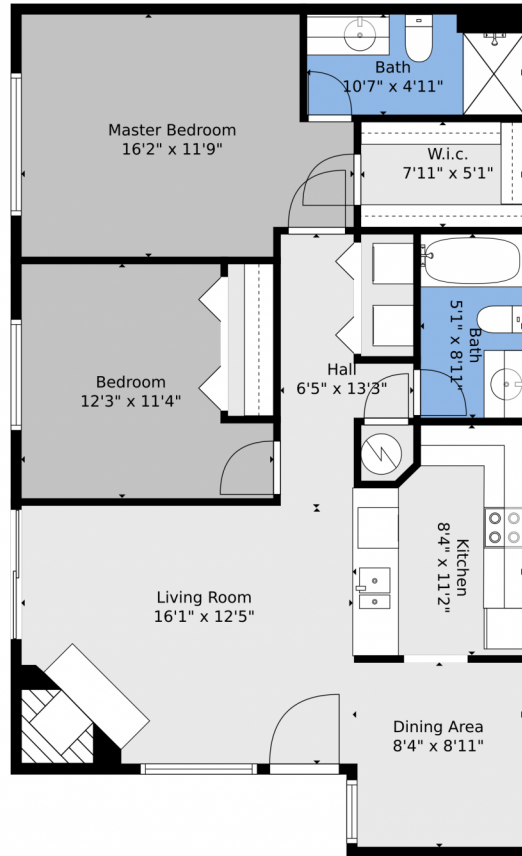

TOTAL: 921 sq. ft
FLOOR 1: 921 sq. ft

Disclaimer: Sizes and Dimensions are Approximate, Actual May Vary.

Taylor Haas
303-665-7368
taylorh@coloradorpm.com
<https://www.coloradorpm.com/available-rental-properties-denver>

Scan code
for more
property
details