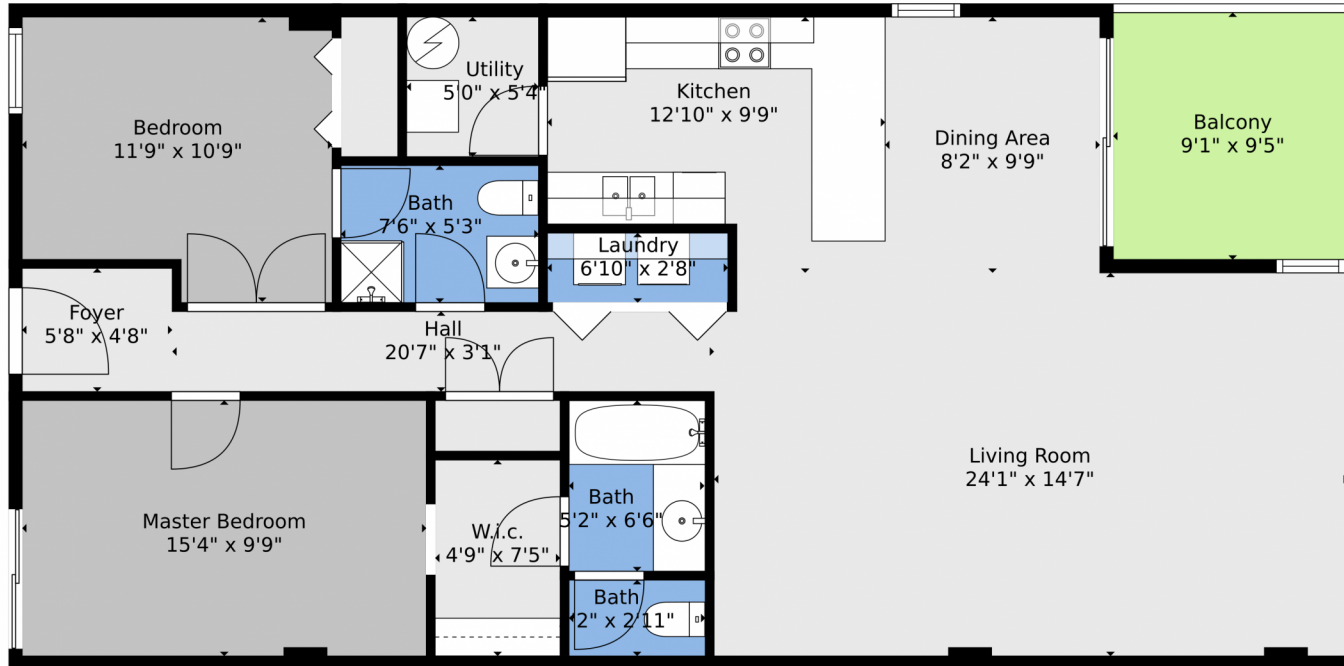

TOTAL: 1106 sq. ft
FLOOR 1: 1106 sq. ft
EXCLUDED AREAS: UTILITY: 27 sq. ft, BALCONY: 85 sq. ft

Disclaimer: Sizes and Dimensions are Approximate, Actual May Vary.

Taylor Haas

303-665-7368

taylorh@coloradorpm.com

<https://www.coloradorpm.com/available-rental-properties-denver>

Scan code
for more
property
details