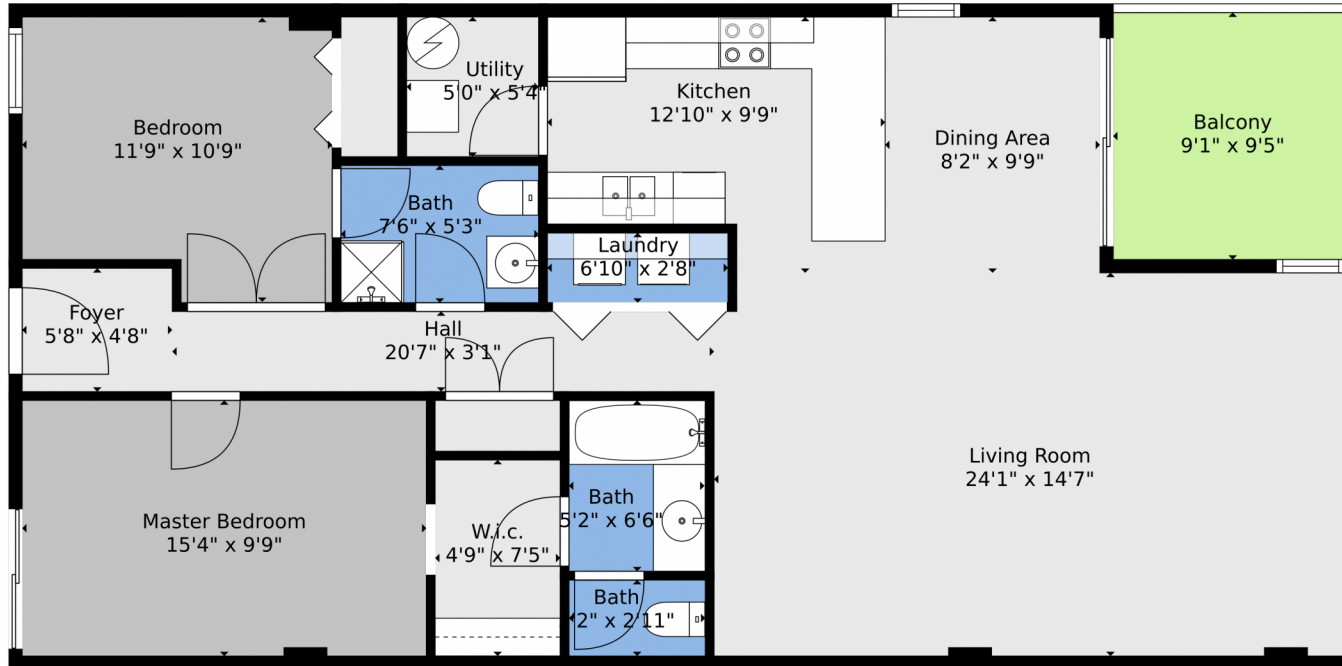

TOTAL: 1106 sq. ft
FLOOR 1: 1106 sq. ft
EXCLUDED AREAS: UTILITY: 27 sq. ft, BALCONY: 85 sq. ft

Disclaimer: Sizes and Dimensions are Approximate, Actual May Vary.

Taylor Haas

303-665-7368

taylorh@coloradorpm.com

<https://www.coloradorpm.com/available-rental-properties-denver>

Scan code
for more
property
details