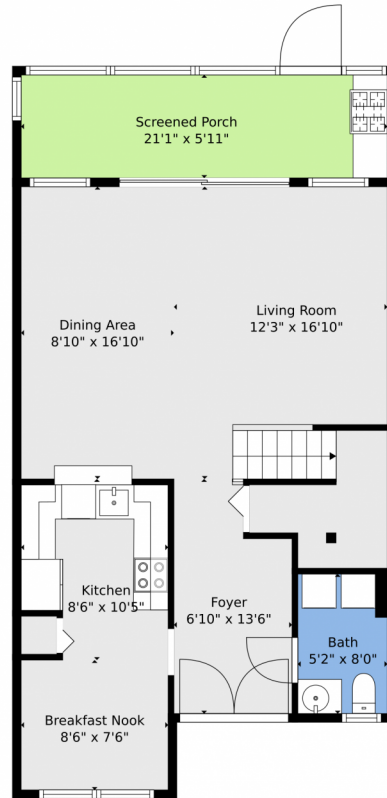

5201 Northeast 14th Terrace, Fort Lauderdale, FL 33334 – All Floors

Floor 1