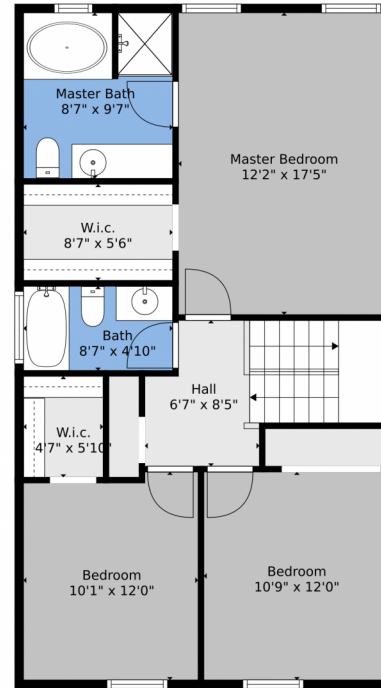

Floor 2

TOTAL: 1490 sq. ft
FLOOR 1: 678 sq. ft, FLOOR 2: 812 sq. ft
EXCLUDED AREAS: SCREENED PORCH: 125 sq. ft

Disclaimer: Sizes and Dimensions are Approximate, Actual May Vary.

Pamela Mereider
954-303-8284
earthriserealty@bellsouth.net