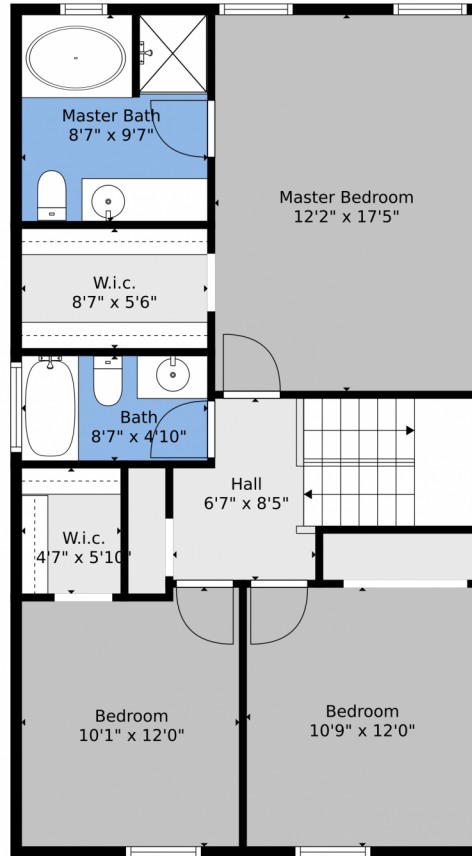

5201 Northeast 14th Terrace, Fort Lauderdale, FL 33334 – 2nd Floor

TOTAL: 1490 sq. ft
FLOOR 1: 678 sq. ft, FLOOR 2: 812 sq. ft
EXCLUDED AREAS: SCREENED PORCH: 125 sq. ft

Disclaimer: Sizes and Dimensions are Approximate, Actual May Vary.

Pamela Mereider
954-303-8284
earthriserealty@bellsouth.net