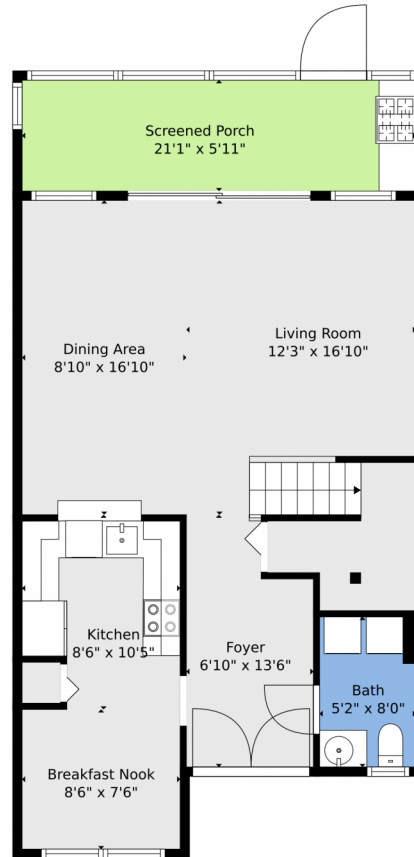

5201 Northeast 14th Terrace, Fort Lauderdale, FL 33334 — 1st Floor

TOTAL: 1490 sq. ft
FLOOR 1: 678 sq. ft, FLOOR 2: 812 sq. ft
EXCLUDED AREAS: SCREENED PORCH: 125 sq. ft

Disclaimer: Sizes and Dimensions are Approximate, Actual May Vary.

Pamela Mereider
954-303-8284
earthiserealty@bellsouth.net