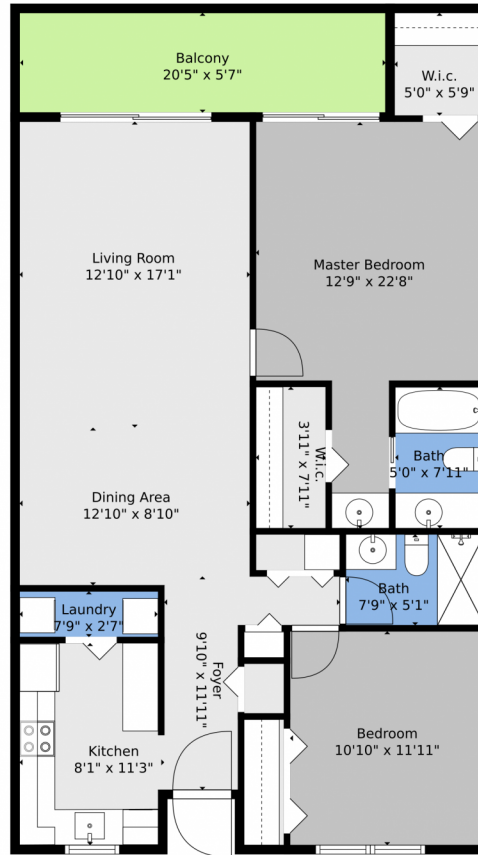

TOTAL: 1065 sq. ft
FLOOR 1: 1065 sq. ft
EXCLUDED AREAS: BALCONY: 114 sq. ft

Disclaimer: Sizes and Dimensions are Approximate, Actual May Vary.

Silvana Friedel
754-234-2874
SilvanaSellsHomes@gmail.com
<https://silvanafriedel.keyes.com/>