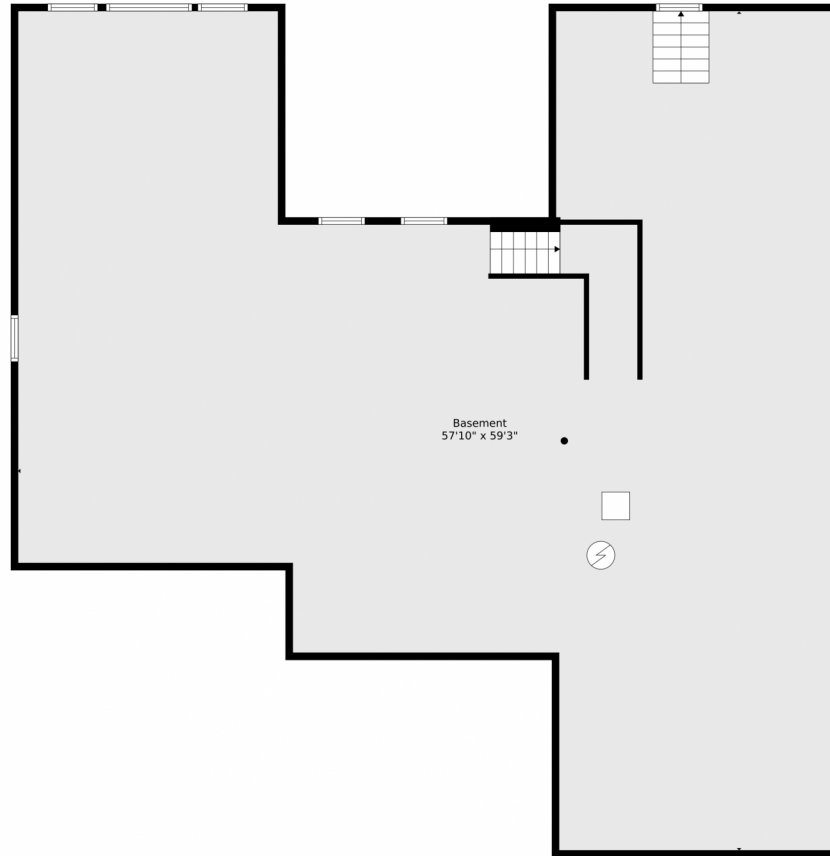

TOTAL: 3856 sq. ft
BELOW GROUND: 0 sq. ft, FLOOR 2: 2569 sq. ft, FLOOR 3: 1287 sq. ft
EXCLUDED AREAS: BASEMENT: 2480 sq. ft, GARAGE: 443 sq. ft, OPEN TO BELOW: 302 sq. ft

Disclaimer: Sizes and Dimensions are Approximate, Actual May Vary.

Taylor Haas
303-665-7368
taylorh@coloradorpm.com
<https://www.coloradorpm.com/available-rental-properties-denver>