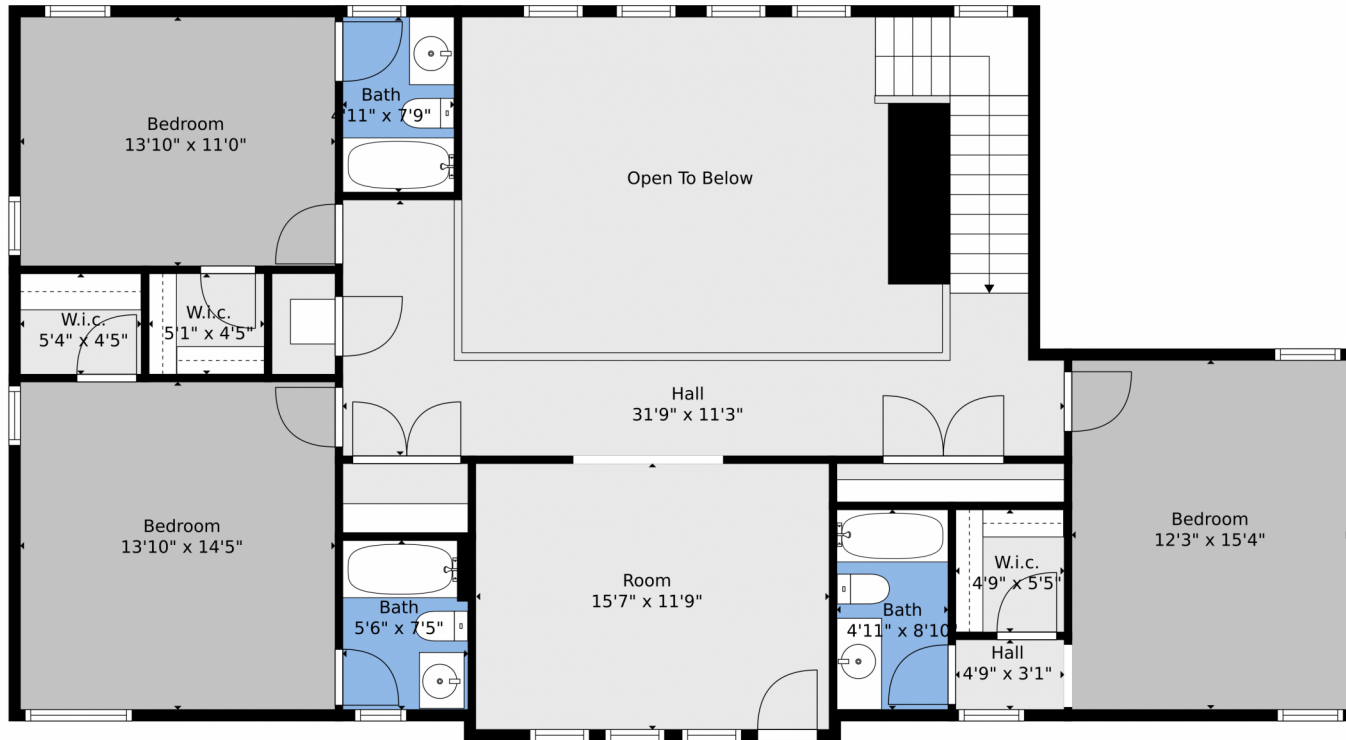

TOTAL: 3856 sq. ft
BELOW GROUND: 0 sq. ft, FLOOR 2: 2569 sq. ft, FLOOR 3: 1287 sq. ft
EXCLUDED AREAS: BASEMENT: 2480 sq. ft, GARAGE: 443 sq. ft, OPEN TO BELOW: 302 sq. ft

Floor Plan Created By V1photos.com, Measurements Deamed Highly Reliable But Not Guaranteed.

TOTAL: 3856 sq. ft
BELOW GROUND: 0 sq. ft, FLOOR 2: 2569 sq. ft, FLOOR 3: 1287 sq. ft
EXCLUDED AREAS: BASEMENT: 2480 sq. ft, GARAGE: 443 sq. ft, OPEN TO BELOW: 302 sq. ft
Floor Plan Created By V1photos.com. Measurements Deamed Highly Reliable But Not Guaranteed.