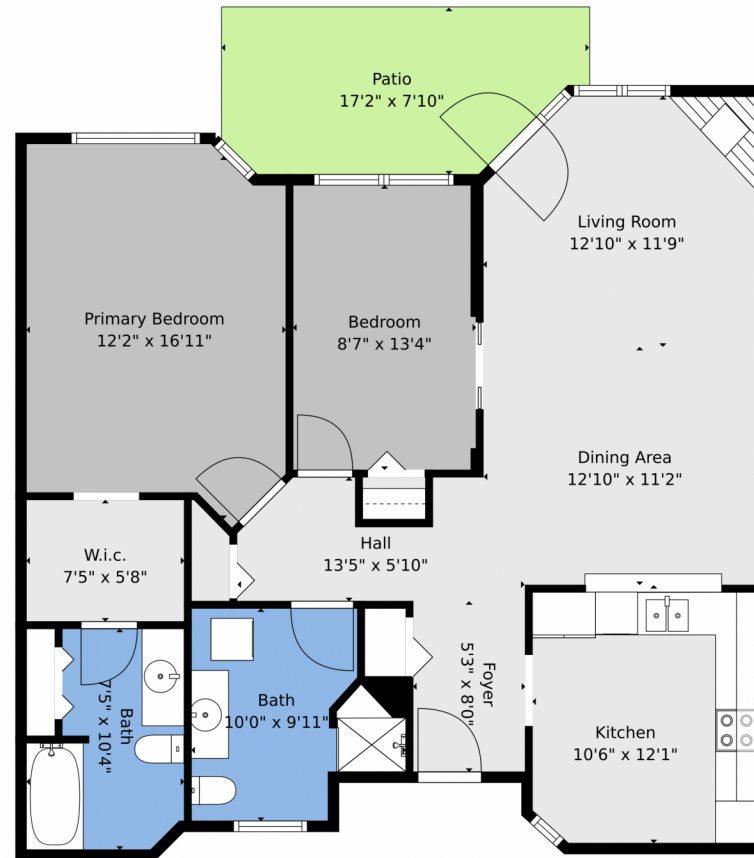

TOTAL: 1077 sq. ft
FLOOR 1: 1077 sq. ft
EXCLUDED AREAS: PATIO: 121 sq. ft

Disclaimer: Sizes and Dimensions are Approximate, Actual May Vary.

Pandora & John Erlandson
303-888-6298
pandora@pandorajohnproperties.com
<https://www.pandorajohnproperties.com>