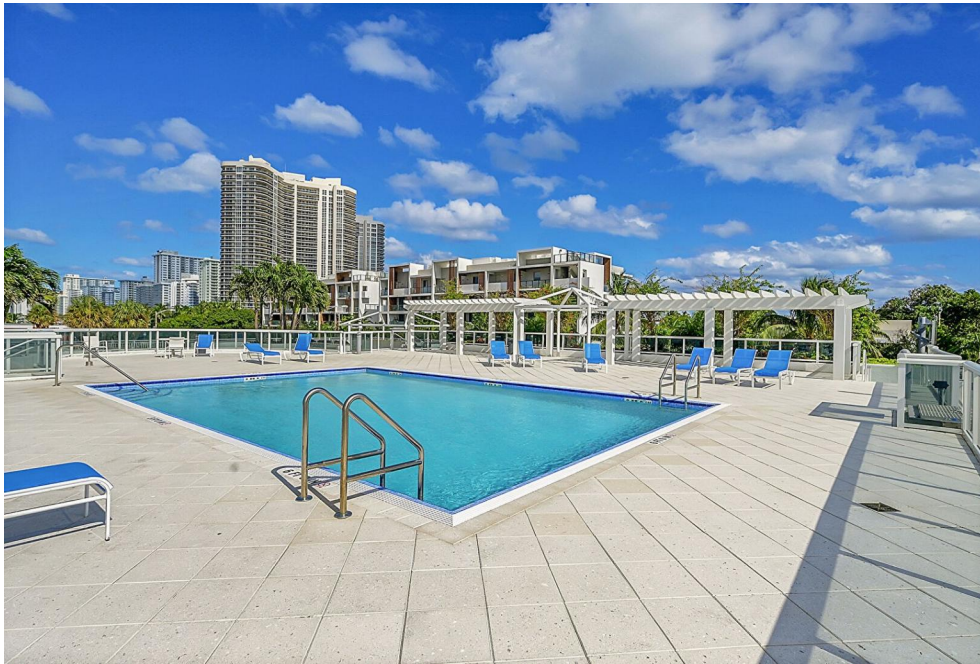

3015 North Ocean Boulevard
 Fort Lauderdale, FL 33308
 COMMUNITY: The berkley south

Berkley South 14F n.e. corner

-  Condominium
-  1328 SQFT
-  2 Beds
-  2 Baths
-  1 Car

Siran DerBedrossian
 954-614-6518
 Siran@ArmenRealty.com
<http://www.ArmenRealty.com>