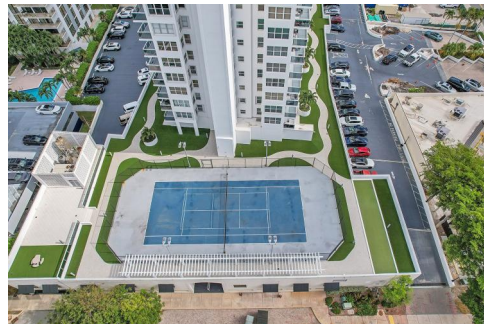

3015 North Ocean Boulevard
 Fort Lauderdale, FL 33308
 COMMUNITY: The berkley south

Berkley South 14F n.e. corner

-  Condominium
-  1328 SQFT
-  2 Beds
-  2 Baths
-  1 Car

Siran DerBedrossian
 954-614-6518
 Siran@ArmenRealty.com
<http://www.ArmenRealty.com>